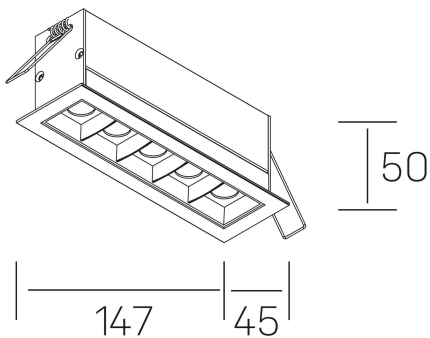

GENERAL DETAILS

INSTALLATION	recessed with frame
FINISHES ALUMINIUM	Black-White
LIGHT DIRECTION	Fixed
BEAM ANGLE	45°
INT/EXT IP DEGREE	IP20/23
MATERIAL	Aluminum
IK DEGREE	IK 6
UTILIZATION	Indoor
WARRANTY	3 years

GENERAL DIMENSIONS

DIMENSIONS	147×45 mm
CUT OUT	140×37 mm
DIMENSIONES DE EMBALAJE	190 × 80 × 85 mm
PESO NETO	32

*Please might expect a max.15% figure reduction in finishes other than white

nses

K51300.04.RF.WH-BK.45.ST.9.40.DA