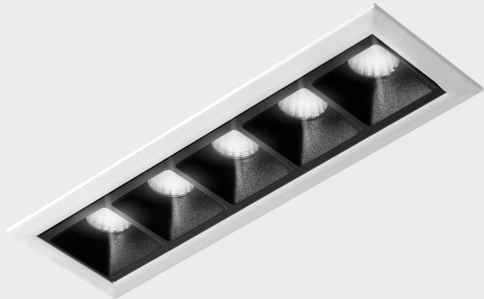

GENERAL DETAILS

INSTALLATION	recessed with frame
FINISHES ALUMINIUM	Black-White
LIGHT DIRECTION	Fixed
BEAM ANGLE	45°
INT/EXT IP DEGREE	IP20/23
MATERIAL	Aluminum
IK DEGREE	IK 6
UTILIZATION	Indoor
WARRANTY	3 years

ELECTRICAL DETAILS

LAMP	LED
POWER	10W
COLOUR TEMPERATURE	4000K
LUMINOUS FLUX	915 Lm
EFFICACY DIMMING	76 Lm/W
DIMABLE	No Dim
DRIVER	Remote
CLASS PROTECTION	II
COLOUR RENDERING INDEX	CRI>90
VOLTAGE	220-240 V
FRECUENCIA	50-60 Hz
CURRENT INTENSITY	700 mA
LIFE TIME	35.000 h

GENERAL DIMENSIONS

DIMENSIONS	147×45 mm
CUT OUT	140×37 mm
DIMENSIONES DE EMBALAJE	190 × 80 × 85 mm
PESO NETO	32

*Please might expect a max.15% figure reduction in finishes other than white