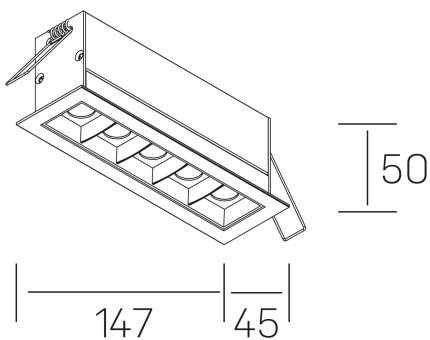

## GENERAL DETAILS

INSTALLATION	recessed with frame
FINISHES ALUMINIUM	Black-White
LIGHT DIRECTION	Fixed
BEAM ANGLE	45°
INT/EXT IP DEGREE	IP20/23
MATERIAL	Aluminum
IK DEGREE	IK 6
UTILIZATION	Indoor
WARRANTY	3 years

## GENERAL DIMENSIONS

DIMENSIONS	147×45 mm
CUT OUT	140×37 mm
DIMENSIONES DE EMBALAJE	190 × 80 × 85 mm
PESO NETO	32

\*Please might expect a max.15% figure reduction in finishes other than white

**nses**  
K51300.04.RF.WH-BK.45.ST.9.40