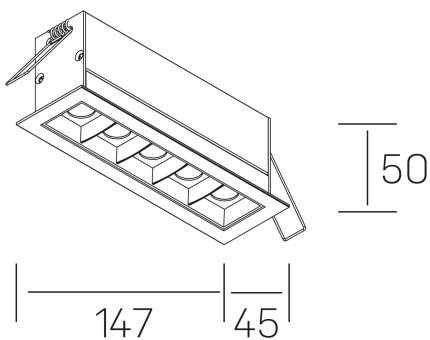

GENERAL DETAILS

INSTALLATION	recessed with frame
FINISHES ALUMINIUM	Black-White
LIGHT DIRECTION	Fixed
BEAM ANGLE	45°
INT/EXT IP DEGREE	IP20/23
MATERIAL	Aluminum
IK DEGREE	IK 6
UTILIZATION	Indoor
WARRANTY	3 years

GENERAL DIMENSIONS

DIMENSIONS	147×45 mm
CUT OUT	140×37 mm
DIMENSIONES DE EMBALAJE	190 × 80 × 85 mm
PESO NETO	32

*Please might expect a max.15% figure reduction in finishes other than white

nses
K51300.04.RF.WH-BK.45.ST.9.40