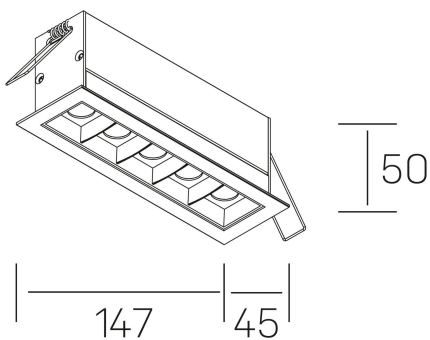

GENERAL DETAILS

INSTALLATION	recessed with frame
FINISHES ALUMINIUM	Black-White
LIGHT DIRECTION	Fixed
BEAM ANGLE	45°
INT/EXT IP DEGREE	IP20/23
MATERIAL	Aluminum
IK DEGREE	IK 6
UTILIZATION	Indoor
WARRANTY	3 years

GENERAL DIMENSIONS

DIMENSIONS	147×45 mm
CUT OUT	140×37 mm
DIMENSIONES DE EMBALAJE	190 × 80 × 85 mm
PESO NETO	32

*Please might expect a max.15% figure reduction in finishes other than white

nses
K51300.04.RF.WH-BK.45.ST.9.30.PU