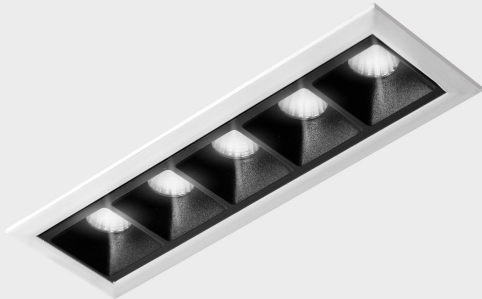

GENERAL DETAILS

INSTALLATION	recessed with frame
FINISHES ALUMINIUM	Black-White
LIGHT DIRECTION	Fixed
BEAM ANGLE	45°
INT/EXT IP DEGREE	IP20/23
MATERIAL	Aluminum
IK DEGREE	IK 6
UTILIZATION	Indoor
WARRANTY	3 years

ELECTRICAL DETAILS

LAMP	LED
POWER	10W
COLOUR TEMPERATURE	3000K
LUMINOUS FLUX	875 Lm
EFFICACY DIMMING	73 Lm/W
DIMABLE	Push
DRIVER	Remote
CLASS PROTECTION	II
COLOUR RENDERING INDEX	CRI>90
VOLTAGE	220-240 V
FRECUENCIA	50-60 Hz
CURRENT INTENSITY	700 mA
LIFE TIME	50.000 h

GENERAL DIMENSIONS

DIMENSIONS	147×45 mm
CUT OUT	140×37 mm
DIMENSIONES DE EMBALAJE	190 × 80 × 85 mm
PESO NETO	32

*Please might expect a max.15% figure reduction in finishes other than white