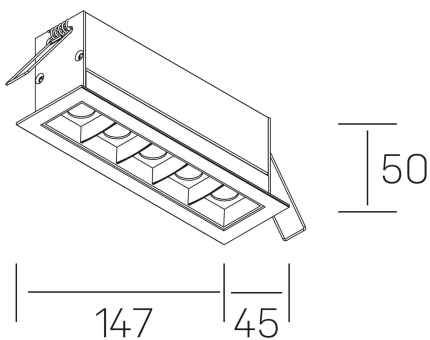

GENERAL DETAILS

INSTALLATION	recessed with frame
FINISHES ALUMINIUM	Black-White
LIGHT DIRECTION	Fixed
BEAM ANGLE	45°
INT/EXT IP DEGREE	IP20/23
MATERIAL	Aluminum
IK DEGREE	IK 6
UTILIZATION	Indoor
WARRANTY	3 years

GENERAL DIMENSIONS

DIMENSIONS	147x45 mm
CUT OUT	140x37 mm
DIMENSIONES DE EMBALAJE	190 x 80 x 85 mm
PESO NETO	32

*Please might expect a max.15% figure reduction in finishes other than white

nses

K51300.04.RF.WH-BK.45.ST.9.30.DA