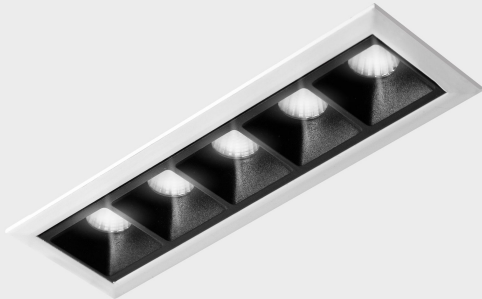

GENERAL DETAILS

INSTALLATION	recessed with frame
FINISHES ALUMINIUM	Black-White
LIGHT DIRECTION	Fixed
BEAM ANGLE	45°
INT/EXT IP DEGREE	IP20/23
MATERIAL	Aluminum
IK DEGREE	IK 6
UTILIZATION	Indoor
WARRANTY	3 years

ELECTRICAL DETAILS

LAMP	LED
POWER	10W
COLOUR TEMPERATURE	3000K
LUMINOUS FLUX	875 Lm
EFFICACY DIMMING	73 Lm/W
DIMABLE	DALI
DRIVER	Remote
CLASS PROTECTION	II
COLOUR RENDERING INDEX	CRI>90
VOLTAGE	220-240 V
FRECUENCIA	50-60 Hz
CURRENT INTENSITY	700 mA
LIFE TIME	50.000 h

GENERAL DIMENSIONS

DIMENSIONS	147x45 mm
CUT OUT	140x37 mm
DIMENSIONES DE EMBALAJE	190 x 80 x 85 mm
PESO NETO	32

*Please might expect a max.15% figure reduction in finishes other than white