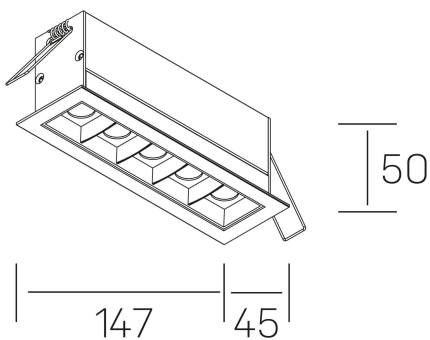

GENERAL DETAILS

INSTALLATION	recessed with frame
FINISHES ALUMINIUM	Black-White
LIGHT DIRECTION	Fixed
BEAM ANGLE	45°
INT/EXT IP DEGREE	IP20/23
MATERIAL	Aluminum
IK DEGREE	IK 6
UTILIZATION	Indoor
WARRANTY	3 years

GENERAL DIMENSIONS

DIMENSIONS	147×45 mm
CUT OUT	140×37 mm
DIMENSIONES DE EMBALAJE	190 × 80 × 85 mm
PESO NETO	32

*Please might expect a max.15% figure reduction in finishes other than white

nses
K51300.04.RF.WH-BK.45.ST.9.30