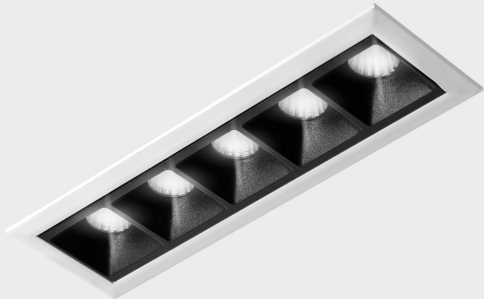

GENERAL DETAILS

INSTALLATION	recessed with frame
FINISHES ALUMINIUM	Black-White
LIGHT DIRECTION	Fixed
BEAM ANGLE	45°
INT/EXT IP DEGREE	IP20/23
MATERIAL	Aluminum
IK DEGREE	IK 6
UTILIZATION	Indoor
WARRANTY	3 years

ELECTRICAL DETAILS

LAMP	LED
POWER	10W
COLOUR TEMPERATURE	3000K
LUMINOUS FLUX	875 Lm
EFFICACY DIMMING	73 Lm/W
DIMABLE	No Dim
DRIVER	Remote
CLASS PROTECTION	II
COLOUR RENDERING INDEX	CRI>90
VOLTAGE	220-240 V
FRECUENCIA	50-60 Hz
CURRENT INTENSITY	700 mA
LIFE TIME	50.000 h

GENERAL DIMENSIONS

DIMENSIONS	147×45 mm
CUT OUT	140×37 mm
DIMENSIONES DE EMBALAJE	190 × 80 × 85 mm
PESO NETO	32

*Please might expect a max.15% figure reduction in finishes other than white