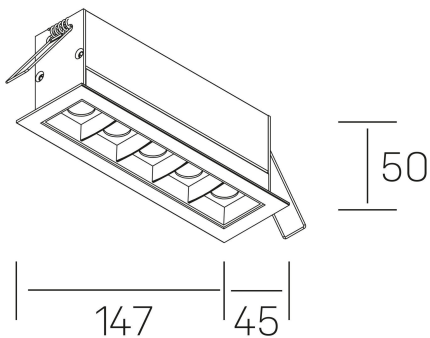

## GENERAL DETAILS

INSTALLATION	recessed with frame
FINISHES ALUMINIUM	Black-White
LIGHT DIRECTION	Fixed
BEAM ANGLE	45°
INT/EXT IP DEGREE	IP20/23
MATERIAL	Aluminum
IK DEGREE	IK 6
UTILIZATION	Indoor
WARRANTY	3 years

## GENERAL DIMENSIONS

DIMENSIONS	147×45 mm
CUT OUT	140×37 mm
DIMENSIONES DE EMBALAJE	190 × 80 × 85 mm
PESO NETO	32

\*Please might expect a max.15% figure reduction in finishes other than white

**nses**  
K51300.04.RF.WH-BK.45.ST.9.27.PU