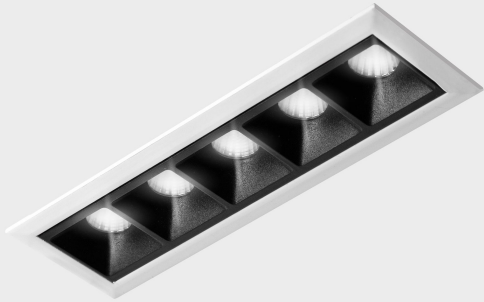

GENERAL DETAILS

INSTALLATION	recessed with frame
FINISHES ALUMINIUM	Black-White
LIGHT DIRECTION	Fixed
BEAM ANGLE	45°
INT/EXT IP DEGREE	IP20/23
MATERIAL	Aluminum
IK DEGREE	IK 6
UTILIZATION	Indoor
WARRANTY	3 years

ELECTRICAL DETAILS

LAMP	LED
POWER	10W
COLOUR TEMPERATURE	2700K
LUMINOUS FLUX	835 Lm
EFFICACY DIMMING	70 Lm/W
DIMABLE	Push
DRIVER	Remote
CLASS PROTECTION	II
COLOUR RENDERING INDEX	CRI>90
VOLTAGE	220-240 V
FRECUENCIA	50-60 Hz
CURRENT INTENSITY	700 mA
LIFE TIME	35.000 h

GENERAL DIMENSIONS

DIMENSIONS	147×45 mm
CUT OUT	140×37 mm
DIMENSIONES DE EMBALAJE	190 × 80 × 85 mm
PESO NETO	32

*Please might expect a max.15% figure reduction in finishes other than white