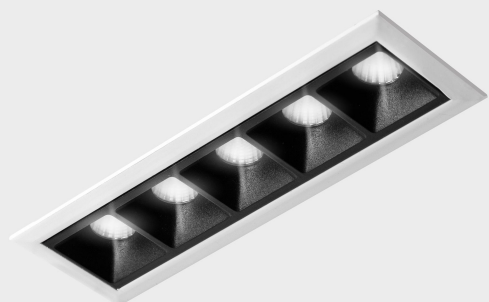

GENERAL DETAILS

INSTALLATION	recessed with frame
FINISHES ALUMINIUM	Black-White
LIGHT DIRECTION	Fixed
BEAM ANGLE	45°
INT/EXT IP DEGREE	IP20/23
MATERIAL	Aluminum
IK DEGREE	IK 6
UTILIZATION	Indoor
WARRANTY	3 years

ELECTRICAL DETAILS

LAMP	LED
POWER	10W
COLOUR TEMPERATURE	2700K
LUMINOUS FLUX	835 Lm
EFFICACY DIMMING	70 Lm/W
DIMABLE	DALI
DRIVER	Remote
CLASS PROTECTION	II
COLOUR RENDERING INDEX	CRI>90
VOLTAGE	220-240 V
FRECUENCIA	50-60 Hz
CURRENT INTENSITY	700 mA
LIFE TIME	50.000 h

GENERAL DIMENSIONS

DIMENSIONS	147×45 mm
CUT OUT	140×37 mm
DIMENSIONES DE EMBALAJE	190 × 80 × 85 mm
PESO NETO	32

*Please might expect a max.15% figure reduction in finishes other than white