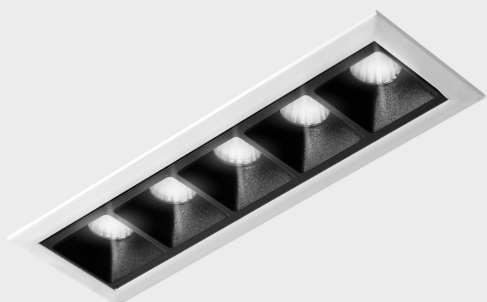

GENERAL DETAILS

INSTALLATION	recessed with frame
FINISHES ALUMINIUM	Black-White
LIGHT DIRECTION	Fixed
BEAM ANGLE	45°
INT/EXT IP DEGREE	IP20/23
MATERIAL	Aluminum
IK DEGREE	IK 6
UTILIZATION	Indoor
WARRANTY	3 years

ELECTRICAL DETAILS

LAMP	LED
POWER	10W
COLOUR TEMPERATURE	2700K
LUMINOUS FLUX	835 Lm
EFFICACY DIMMING	70 Lm/W
DIMABLE	DALI
DRIVER	Remote
CLASS PROTECTION	II
COLOUR RENDERING INDEX	CRI>90
VOLTAGE	220-240 V
FRECUENCIA	50-60 Hz
CURRENT INTENSITY	700 mA
LIFE TIME	35.000 h

GENERAL DIMENSIONS

DIMENSIONS	147x45 mm
CUT OUT	140x37 mm
DIMENSIONES DE EMBALAJE	190 x 80 x 85 mm
PESO NETO	32

*Please might expect a max.15% figure reduction in finishes other than white

nseS
K51300.04.RF.WH-BK.45.ST.9.27.DA