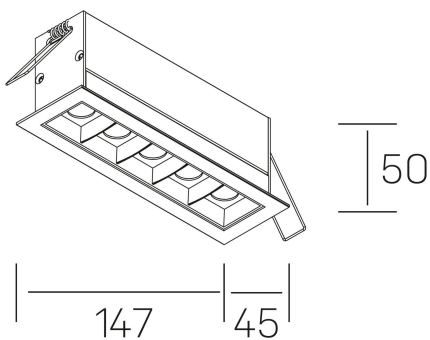

GENERAL DETAILS

INSTALLATION	recessed with frame
FINISHES ALUMINIUM	Black-White
LIGHT DIRECTION	Fixed
BEAM ANGLE	45°
INT/EXT IP DEGREE	IP20/23
MATERIAL	Aluminum
IK DEGREE	IK 6
UTILIZATION	Indoor
WARRANTY	3 years

GENERAL DIMENSIONS

DIMENSIONS	147×45 mm
CUT OUT	140×37 mm
DIMENSIONES DE EMBALAJE	190 × 80 × 85 mm
PESO NETO	32

*Please might expect a max.15% figure reduction in finishes other than white

nses
K51300.04.RF.WH-BK.45.ST.9.27