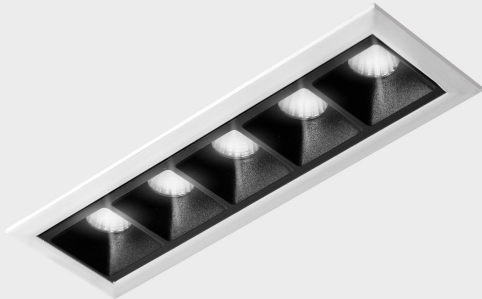

GENERAL DETAILS

INSTALLATION	recessed with frame
FINISHES ALUMINIUM	Black-White
LIGHT DIRECTION	Fixed
BEAM ANGLE	30°
INT/EXT IP DEGREE	IP20/23
MATERIAL	Aluminum
IK DEGREE	IK 6
UTILIZATION	Indoor
WARRANTY	3 years

ELECTRICAL DETAILS

LAMP	LED
POWER	10W
COLOUR TEMPERATURE	4000K
LUMINOUS FLUX	915 Lm
EFFICACY DIMMING	76 Lm/W
DIMABLE	Push
DRIVER	Remote
CLASS PROTECTION	II
COLOUR RENDERING INDEX	CRI>90
VOLTAGE	220-240 V
FRECUENCIA	50-60 Hz
CURRENT INTENSITY	700 mA
LIFE TIME	50.000 h

GENERAL DIMENSIONS

DIMENSIONS	147×45 mm
CUT OUT	140×37 mm
DIMENSIONES DE EMBALAJE	190 × 80 × 85 mm
PESO NETO	32

*Please might expect a max.15% figure reduction in finishes other than white