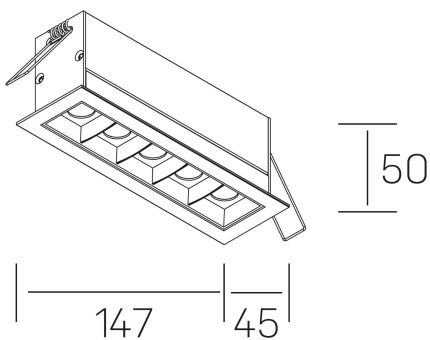

GENERAL DETAILS

INSTALLATION	recessed with frame
FINISHES ALUMINIUM	Black-White
LIGHT DIRECTION	Fixed
BEAM ANGLE	30°
INT/EXT IP DEGREE	IP20/23
MATERIAL	Aluminum
IK DEGREE	IK 6
UTILIZATION	Indoor
WARRANTY	3 years

GENERAL DIMENSIONS

DIMENSIONS	147×45 mm
CUT OUT	140×37 mm
DIMENSIONES DE EMBALAJE	190 × 80 × 85 mm
PESO NETO	32

*Please might expect a max.15% figure reduction in finishes other than white

nses

K51300.04.RF.WH-BK.30.ST.9.40.PU