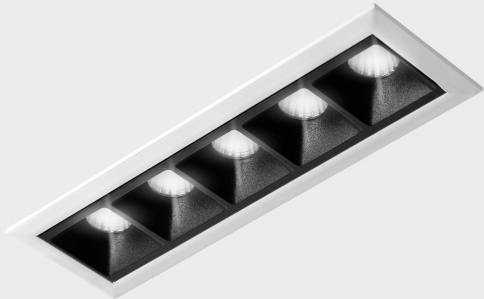

GENERAL DETAILS

INSTALLATION	recessed with frame
FINISHES ALUMINIUM	Black-White
LIGHT DIRECTION	Fixed
BEAM ANGLE	30°
INT/EXT IP DEGREE	IP20/23
MATERIAL	Aluminum
IK DEGREE	IK 6
UTILIZATION	Indoor
WARRANTY	3 years

ELECTRICAL DETAILS

LAMP	LED
POWER	10W
COLOUR TEMPERATURE	4000K
LUMINOUS FLUX	915 Lm
EFFICACY DIMMING	76 Lm/W
DIMABLE	DALI
DRIVER	Remote
CLASS PROTECTION	II
COLOUR RENDERING INDEX	CRI>90
VOLTAGE	220-240 V
FRECUENCIA	50-60 Hz
CURRENT INTENSITY	700 mA
LIFE TIME	50.000 h

GENERAL DIMENSIONS

DIMENSIONS	147×45 mm
CUT OUT	140×37 mm
DIMENSIONES DE EMBALAJE	190 × 80 × 85 mm
PESO NETO	32

*Please might expect a max.15% figure reduction in finishes other than white