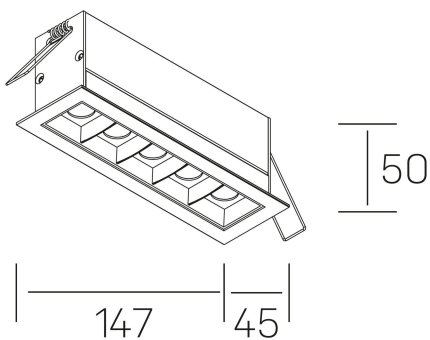

GENERAL DETAILS

INSTALLATION	recessed with frame
FINISHES ALUMINIUM	Black-White
LIGHT DIRECTION	Fixed
BEAM ANGLE	30°
INT/EXT IP DEGREE	IP20/23
MATERIAL	Aluminum
IK DEGREE	IK 6
UTILIZATION	Indoor
WARRANTY	3 years

GENERAL DIMENSIONS

DIMENSIONS	147×45 mm
CUT OUT	140×37 mm
DIMENSIONES DE EMBALAJE	190 × 80 × 85 mm
PESO NETO	32

*Please might expect a max.15% figure reduction in finishes other than white

nses

K51300.04.RF.WH-BK.30.ST.9.40.DA