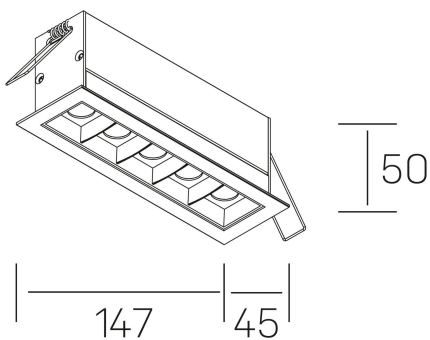

GENERAL DETAILS

INSTALLATION	recessed with frame
FINISHES ALUMINIUM	Black-White
LIGHT DIRECTION	Fixed
BEAM ANGLE	30°
INT/EXT IP DEGREE	IP20/23
MATERIAL	Aluminum
IK DEGREE	IK 6
UTILIZATION	Indoor
WARRANTY	3 years

GENERAL DIMENSIONS

DIMENSIONS	147×45 mm
CUT OUT	140×37 mm
DIMENSIONES DE EMBALAJE	190 × 80 × 85 mm
PESO NETO	32

*Please might expect a max.15% figure reduction in finishes other than white

nses
K51300.04.RF.WH-BK.30.ST.9.40