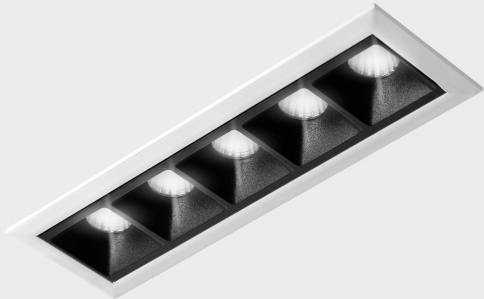

GENERAL DETAILS

INSTALLATION	recessed with frame
FINISHES ALUMINIUM	Black-White
LIGHT DIRECTION	Fixed
BEAM ANGLE	30°
INT/EXT IP DEGREE	IP20/23
MATERIAL	Aluminum
IK DEGREE	IK 6
UTILIZATION	Indoor
WARRANTY	3 years

ELECTRICAL DETAILS

LAMP	LED
POWER	10W
COLOUR TEMPERATURE	3000K
LUMINOUS FLUX	875 Lm
EFFICACY DIMMING	73 Lm/W
DIMABLE	Push
DRIVER	Remote
CLASS PROTECTION	II
COLOUR RENDERING INDEX	CRI>90
VOLTAGE	220-240 V
FRECUENCIA	50-60 Hz
CURRENT INTENSITY	700 mA
LIFE TIME	50.000 h

GENERAL DIMENSIONS

DIMENSIONS	147×45 mm
CUT OUT	140×37 mm
DIMENSIONES DE EMBALAJE	190 × 80 × 85 mm
PESO NETO	32

*Please might expect a max.15% figure reduction in finishes other than white