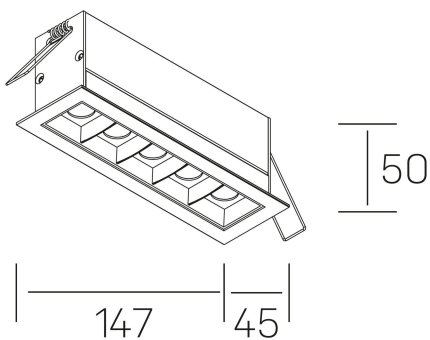

GENERAL DETAILS

INSTALLATION	recessed with frame
FINISHES ALUMINIUM	Black-White
LIGHT DIRECTION	Fixed
BEAM ANGLE	30°
INT/EXT IP DEGREE	IP20/23
MATERIAL	Aluminum
IK DEGREE	IK 6
UTILIZATION	Indoor
WARRANTY	3 years

GENERAL DIMENSIONS

DIMENSIONS	147×45 mm
CUT OUT	140×37 mm
DIMENSIONES DE EMBALAJE	190 × 80 × 85 mm
PESO NETO	32

*Please might expect a max.15% figure reduction in finishes other than white

nses

K51300.04.RF.WH-BK.30.ST.9.30.PU