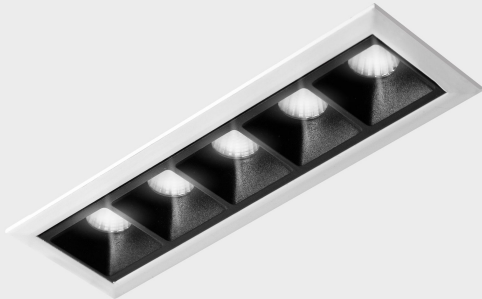

GENERAL DETAILS

INSTALLATION	recessed with frame
FINISHES ALUMINIUM	Black-White
LIGHT DIRECTION	Fixed
BEAM ANGLE	30°
INT/EXT IP DEGREE	IP20/23
MATERIAL	Aluminum
IK DEGREE	IK 6
UTILIZATION	Indoor
WARRANTY	3 years

ELECTRICAL DETAILS

LAMP	LED
POWER	10W
COLOUR TEMPERATURE	3000K
LUMINOUS FLUX	875 Lm
EFFICACY DIMMING	73 Lm/W
DIMABLE	Push
DRIVER	Remote
CLASS PROTECTION	II
COLOUR RENDERING INDEX	CRI>90
VOLTAGE	220-240 V
FRECUENCIA	50-60 Hz
CURRENT INTENSITY	700 mA
LIFE TIME	35.000 h

GENERAL DIMENSIONS

DIMENSIONS	147×45 mm
CUT OUT	140×37 mm
DIMENSIONES DE EMBALAJE	190 × 80 × 85 mm
PESO NETO	32

*Please might expect a max.15% figure reduction in finishes other than white