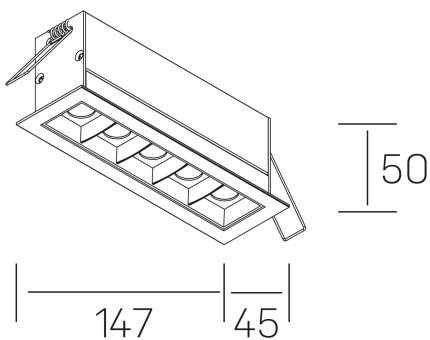

GENERAL DETAILS

INSTALLATION	recessed with frame
FINISHES ALUMINIUM	Black-White
LIGHT DIRECTION	Fixed
BEAM ANGLE	30°
INT/EXT IP DEGREE	IP20/23
MATERIAL	Aluminum
IK DEGREE	IK 6
UTILIZATION	Indoor
WARRANTY	3 years

GENERAL DIMENSIONS

DIMENSIONS	147×45 mm
CUT OUT	140×37 mm
DIMENSIONES DE EMBALAJE	190 × 80 × 85 mm
PESO NETO	32

*Please might expect a max.15% figure reduction in finishes other than white

nses
K51300.04.RF.WH-BK.30.ST.9.30.PU