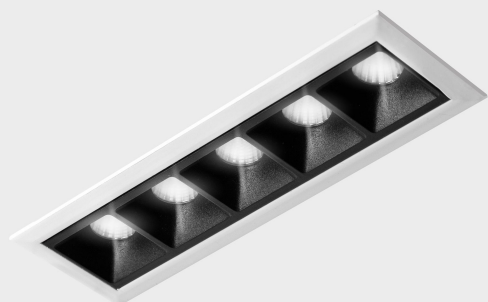

GENERAL DETAILS

INSTALLATION	recessed with frame
FINISHES ALUMINIUM	Black-White
LIGHT DIRECTION	Fixed
BEAM ANGLE	30°
INT/EXT IP DEGREE	IP20/23
MATERIAL	Aluminum
IK DEGREE	IK 6
UTILIZATION	Indoor
WARRANTY	3 years

ELECTRICAL DETAILS

LAMP	LED
POWER	10W
COLOUR TEMPERATURE	3000K
LUMINOUS FLUX	875 Lm
EFFICACY DIMMING	73 Lm/W
DIMABLE	DALI
DRIVER	Remote
CLASS PROTECTION	II
COLOUR RENDERING INDEX	CRI>90
VOLTAGE	220-240 V
FRECUENCIA	50-60 Hz
CURRENT INTENSITY	700 mA
LIFE TIME	35.000 h

GENERAL DIMENSIONS

DIMENSIONS	147×45 mm
CUT OUT	140×37 mm
DIMENSIONES DE EMBALAJE	190 × 80 × 85 mm
PESO NETO	32

*Please might expect a max.15% figure reduction in finishes other than white