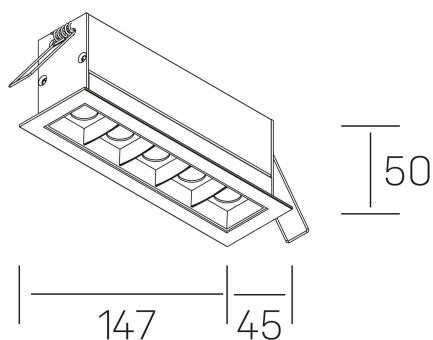

## GENERAL DETAILS

INSTALLATION	recessed with frame
FINISHES ALUMINIUM	Black-White
LIGHT DIRECTION	Fixed
BEAM ANGLE	30°
INT/EXT IP DEGREE	IP20/23
MATERIAL	Aluminum
IK DEGREE	IK 6
UTILIZATION	Indoor
WARRANTY	3 years

## GENERAL DIMENSIONS

DIMENSIONS	147×45 mm
CUT OUT	140×37 mm
DIMENSIONES DE EMBALAJE	190 × 80 × 85 mm
PESO NETO	32

\*Please might expect a max.15% figure reduction in finishes other than white

**nses**

K51300.04.RF.WH-BK.30.ST.9.30.DA