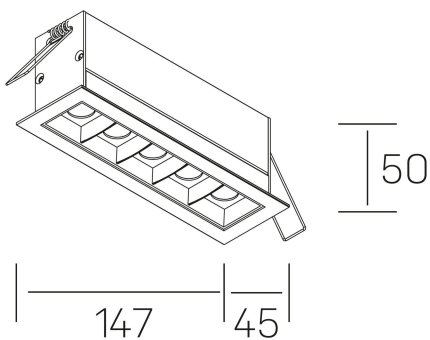

GENERAL DETAILS

INSTALLATION	recessed with frame
FINISHES ALUMINIUM	Black-White
LIGHT DIRECTION	Fixed
BEAM ANGLE	30°
INT/EXT IP DEGREE	IP20/23
MATERIAL	Aluminum
IK DEGREE	IK 6
UTILIZATION	Indoor
WARRANTY	3 years

GENERAL DIMENSIONS

DIMENSIONS	147×45 mm
CUT OUT	140×37 mm
DIMENSIONES DE EMBALAJE	190 × 80 × 85 mm
PESO NETO	32

*Please might expect a max.15% figure reduction in finishes other than white

nses

K51300.04.RF.WH-BK.30.ST.9.30.DA