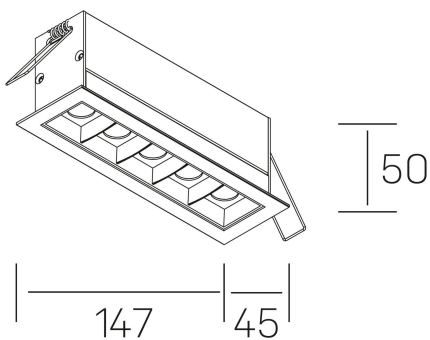

## GENERAL DETAILS

INSTALLATION	recessed with frame
FINISHES ALUMINIUM	Black-White
LIGHT DIRECTION	Fixed
BEAM ANGLE	30°
INT/EXT IP DEGREE	IP20/23
MATERIAL	Aluminum
IK DEGREE	IK 6
UTILIZATION	Indoor
WARRANTY	3 years

## GENERAL DIMENSIONS

DIMENSIONS	147x45 mm
CUT OUT	140x37 mm
DIMENSIONES DE EMBALAJE	190 x 80 x 85 mm
PESO NETO	32

\*Please might expect a max.15% figure reduction in finishes other than white

**nses**  
K51300.04.RF.WH-BK.30.ST.9.30