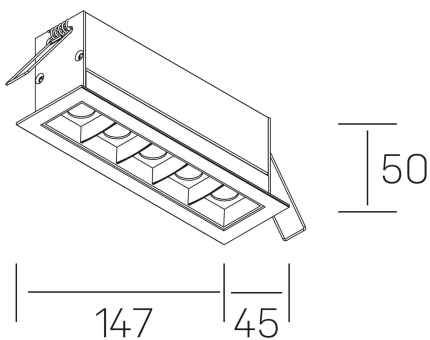

GENERAL DETAILS

INSTALLATION	recessed with frame
FINISHES ALUMINIUM	Black-White
LIGHT DIRECTION	Fixed
BEAM ANGLE	30°
INT/EXT IP DEGREE	IP20/23
MATERIAL	Aluminum
IK DEGREE	IK 6
UTILIZATION	Indoor
WARRANTY	3 years

GENERAL DIMENSIONS

DIMENSIONS	147×45 mm
CUT OUT	140×37 mm
DIMENSIONES DE EMBALAJE	190 × 80 × 85 mm
PESO NETO	32

*Please might expect a max.15% figure reduction in finishes other than white

n ses

K51300.04.RF.WH-BK.30.ST.9.27.PU