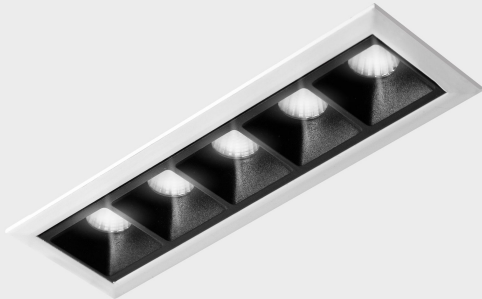

GENERAL DETAILS

INSTALLATION	recessed with frame
FINISHES ALUMINIUM	Black-White
LIGHT DIRECTION	Fixed
BEAM ANGLE	30°
INT/EXT IP DEGREE	IP20/23
MATERIAL	Aluminum
IK DEGREE	IK 6
UTILIZATION	Indoor
WARRANTY	3 years

ELECTRICAL DETAILS

LAMP	LED
POWER	10W
COLOUR TEMPERATURE	2700K
LUMINOUS FLUX	835 Lm
EFFICACY DIMMING	70 Lm/W
DIMABLE	Push
DRIVER	Remote
CLASS PROTECTION	II
COLOUR RENDERING INDEX	CRI>90
VOLTAGE	220-240 V
FRECUENCIA	50-60 Hz
CURRENT INTENSITY	700 mA
LIFE TIME	50.000 h

GENERAL DIMENSIONS

DIMENSIONS	147×45 mm
CUT OUT	140×37 mm
DIMENSIONES DE EMBALAJE	190 × 80 × 85 mm
PESO NETO	32

*Please might expect a max.15% figure reduction in finishes other than white