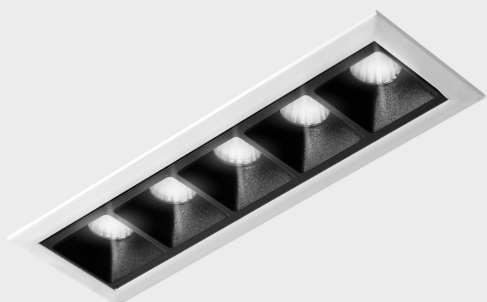

GENERAL DETAILS

INSTALLATION	recessed with frame
FINISHES ALUMINIUM	Black-White
LIGHT DIRECTION	Fixed
BEAM ANGLE	30°
INT/EXT IP DEGREE	IP20/23
MATERIAL	Aluminum
IK DEGREE	IK 6
UTILIZATION	Indoor
WARRANTY	3 years

ELECTRICAL DETAILS

LAMP	LED
POWER	10W
COLOUR TEMPERATURE	2700K
LUMINOUS FLUX	835 Lm
EFFICACY DIMMING	70 Lm/W
DIMABLE	DALI
DRIVER	Remote
CLASS PROTECTION	II
COLOUR RENDERING INDEX	CRI>90
VOLTAGE	220-240 V
FRECUENCIA	50-60 Hz
CURRENT INTENSITY	700 mA
LIFE TIME	50.000 h

GENERAL DIMENSIONS

DIMENSIONS	147×45 mm
CUT OUT	140×37 mm
DIMENSIONES DE EMBALAJE	190 × 80 × 85 mm
PESO NETO	32

*Please might expect a max.15% figure reduction in finishes other than white