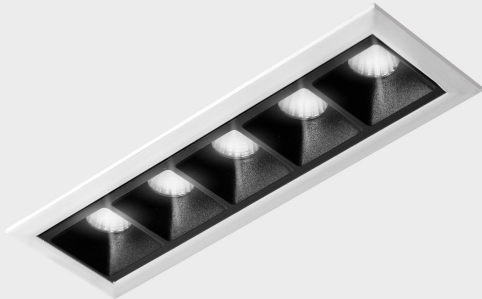

GENERAL DETAILS

INSTALLATION	recessed with frame
FINISHES ALUMINIUM	Black-White
LIGHT DIRECTION	Fixed
BEAM ANGLE	30°
INT/EXT IP DEGREE	IP20/23
MATERIAL	Aluminum
IK DEGREE	IK 6
UTILIZATION	Indoor
WARRANTY	3 years

ELECTRICAL DETAILS

LAMP	LED
POWER	10W
COLOUR TEMPERATURE	2700K
LUMINOUS FLUX	835 Lm
EFFICACY DIMMING	70 Lm/W
DIMABLE	DALI
DRIVER	Remote
CLASS PROTECTION	II
COLOUR RENDERING INDEX	CRI>90
VOLTAGE	220-240 V
FRECUENCIA	50-60 Hz
CURRENT INTENSITY	700 mA
LIFE TIME	35.000 h

GENERAL DIMENSIONS

DIMENSIONS	147×45 mm
CUT OUT	140×37 mm
DIMENSIONES DE EMBALAJE	190 × 80 × 85 mm
PESO NETO	32

*Please might expect a max.15% figure reduction in finishes other than white