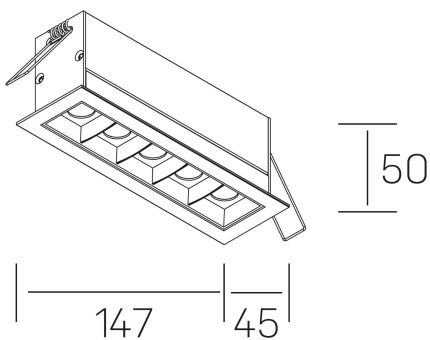

GENERAL DETAILS

INSTALLATION	recessed with frame
FINISHES ALUMINIUM	Black-White
LIGHT DIRECTION	Fixed
BEAM ANGLE	30°
INT/EXT IP DEGREE	IP20/23
MATERIAL	Aluminum
IK DEGREE	IK 6
UTILIZATION	Indoor
WARRANTY	3 years

GENERAL DIMENSIONS

DIMENSIONS	147×45 mm
CUT OUT	140×37 mm
DIMENSIONES DE EMBALAJE	190 × 80 × 85 mm
PESO NETO	32

*Please might expect a max.15% figure reduction in finishes other than white

nses

K51300.04.RF.WH-BK.30.ST.9.27.DA