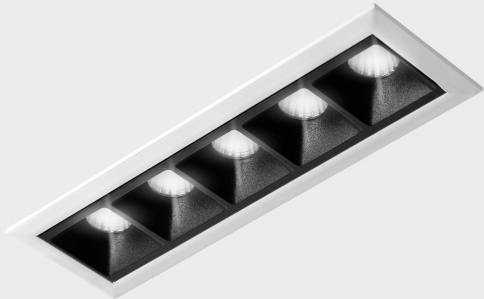

GENERAL DETAILS

INSTALLATION	recessed with frame
FINISHES ALUMINIUM	Black-White
LIGHT DIRECTION	Fixed
BEAM ANGLE	30°
INT/EXT IP DEGREE	IP20/23
MATERIAL	Aluminum
IK DEGREE	IK 6
UTILIZATION	Indoor
WARRANTY	3 years

ELECTRICAL DETAILS

LAMP	LED
POWER	10W
COLOUR TEMPERATURE	2700K
LUMINOUS FLUX	835 Lm
EFFICACY DIMMING	70 Lm/W
DIMABLE	No Dim
DRIVER	Remote
CLASS PROTECTION	II
COLOUR RENDERING INDEX	CRI>90
VOLTAGE	220-240 V
FRECUENCIA	50-60 Hz
CURRENT INTENSITY	700 mA
LIFE TIME	35.000 h

GENERAL DIMENSIONS

DIMENSIONS	147x45 mm
CUT OUT	140x37 mm
DIMENSIONES DE EMBALAJE	190 x 80 x 85 mm
PESO NETO	32

*Please might expect a max.15% figure reduction in finishes other than white