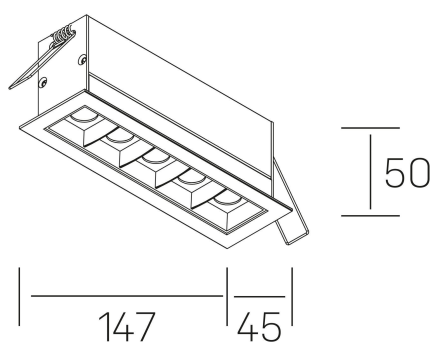

## GENERAL DETAILS

INSTALLATION	recessed with frame
FINISHES ALUMINIUM	Black-White
LIGHT DIRECTION	Fixed
BEAM ANGLE	30°
INT/EXT IP DEGREE	IP20/23
MATERIAL	Aluminum
IK DEGREE	IK 6
UTILIZATION	Indoor
WARRANTY	3 years

## GENERAL DIMENSIONS

DIMENSIONS	147×45 mm
CUT OUT	140×37 mm
DIMENSIONES DE EMBALAJE	190 × 80 × 85 mm
PESO NETO	32

\*Please might expect a max.15% figure reduction in finishes other than white

**nses**  
K51300.04.RF.WH-BK.30.ST.9.27