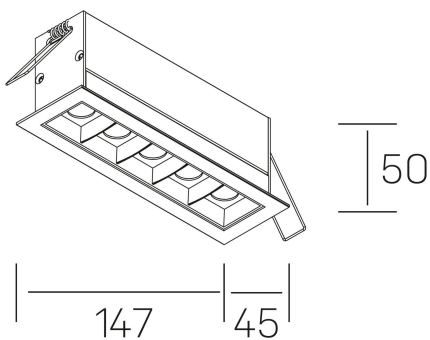

GENERAL DETAILS

INSTALLATION	recessed with frame
FINISHES ALUMINIUM	Black-White
LIGHT DIRECTION	Fixed
BEAM ANGLE	30°
INT/EXT IP DEGREE	IP20/23
MATERIAL	Aluminum
IK DEGREE	IK 6
UTILIZATION	Indoor
WARRANTY	3 years

GENERAL DIMENSIONS

DIMENSIONS	147x45 mm
CUT OUT	140x37 mm
DIMENSIONES DE EMBALAJE	190 x 80 x 85 mm
PESO NETO	32

*Please might expect a max.15% figure reduction in finishes other than white

nses
K51300.04.RF.WH-BK.30.ST.9.27