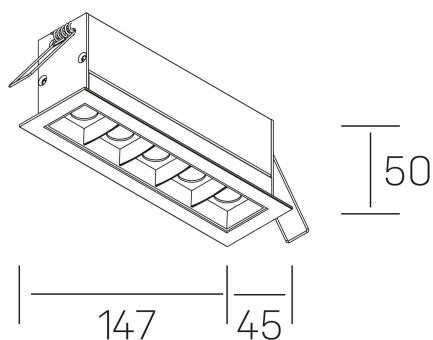

GENERAL DETAILS

INSTALLATION	recessed with frame
FINISHES ALUMINIUM	Black-White
LIGHT DIRECTION	Fixed
BEAM ANGLE	15°
INT/EXT IP DEGREE	IP20/23
MATERIAL	Aluminum
IK DEGREE	IK 6
UTILIZATION	Indoor
WARRANTY	3 years

GENERAL DIMENSIONS

DIMENSIONS	147×45 mm
CUT OUT	140×37 mm
DIMENSIONES DE EMBALAJE	190 × 80 × 85 mm
PESO NETO	32

*Please might expect a max.15% figure reduction in finishes other than white

nses

K51300.04.RF.WH-BK.15.ST.9.40.PU