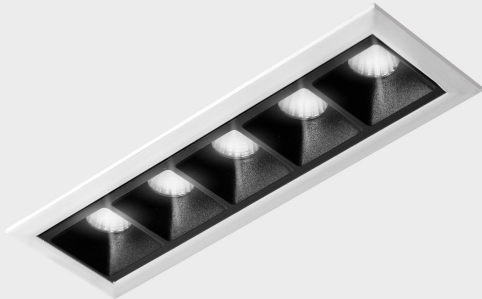

GENERAL DETAILS

INSTALLATION	recessed with frame
FINISHES ALUMINIUM	Black-White
LIGHT DIRECTION	Fixed
BEAM ANGLE	15°
INT/EXT IP DEGREE	IP20/23
MATERIAL	Aluminum
IK DEGREE	IK 6
UTILIZATION	Indoor
WARRANTY	3 years

ELECTRICAL DETAILS

LAMP	LED
POWER	10W
COLOUR TEMPERATURE	4000K
LUMINOUS FLUX	915 Lm
EFFICACY DIMMING	76 Lm/W
DIMABLE	Push
DRIVER	Remote
CLASS PROTECTION	II
COLOUR RENDERING INDEX	CRI>90
VOLTAGE	220-240 V
FRECUENCIA	50-60 Hz
CURRENT INTENSITY	700 mA
LIFE TIME	35.000 h

GENERAL DIMENSIONS

DIMENSIONS	147×45 mm
CUT OUT	140×37 mm
DIMENSIONES DE EMBALAJE	190 × 80 × 85 mm
PESO NETO	32

*Please might expect a max.15% figure reduction in finishes other than white