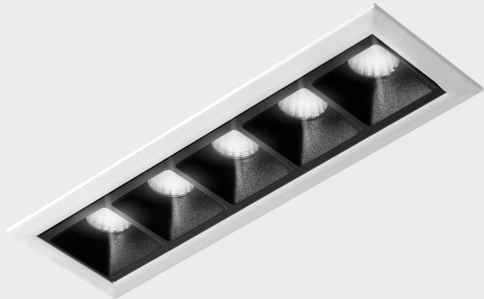

GENERAL DETAILS

INSTALLATION	recessed with frame
FINISHES ALUMINIUM	Black-White
LIGHT DIRECTION	Fixed
BEAM ANGLE	15°
INT/EXT IP DEGREE	IP20/23
MATERIAL	Aluminum
IK DEGREE	IK 6
UTILIZATION	Indoor
WARRANTY	5 years

ELECTRICAL DETAILS

LAMP	LED
POWER	10W
COLOUR TEMPERATURE	4000K
LUMINOUS FLUX	915 Lm
EFFICACY DIMMING	76 Lm/W
DIMABLE	Push
DRIVER	Remote
CLASS PROTECTION	II
COLOUR RENDERING INDEX	CRI>90
VOLTAGE	220-240 V
CURRENT INTENSITY	700 mA
LIFE TIME	50.000 h

GENERAL DIMENSIONS

DIMENSIONS	.04 (147x45mm)
CUT OUT	140x37 mm
DIMENSIONES DE EMBALAJE	190 × 80 × 85 mm
PESO NETO	32

*Please might expect a max.15% figure reduction in finishes other than white