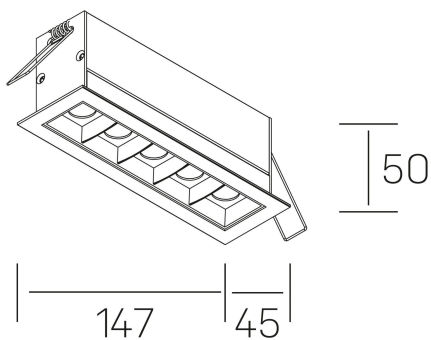

GENERAL DETAILS

INSTALLATION	recessed with frame
FINISHES ALUMINIUM	Black-White
LIGHT DIRECTION	Fixed
BEAM ANGLE	15°
INT/EXT IP DEGREE	IP20/23
MATERIAL	Aluminum
IK DEGREE	IK 6
UTILIZATION	Indoor
WARRANTY	3 years

GENERAL DIMENSIONS

DIMENSIONS	147×45 mm
CUT OUT	140×37 mm
DIMENSIONES DE EMBALAJE	190 × 80 × 85 mm
PESO NETO	32

*Please might expect a max.15% figure reduction in finishes other than white

nses
K51300.04.RF.WH-BK.15.ST.9.40.PU