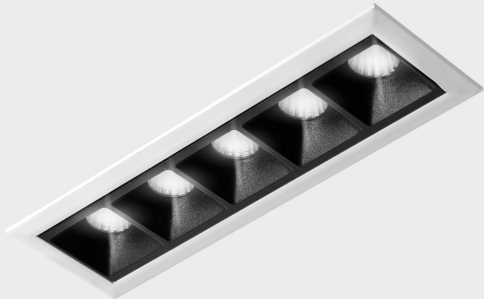

GENERAL DETAILS

INSTALLATION	recessed with frame
FINISHES ALUMINIUM	Black-White
LIGHT DIRECTION	Fixed
BEAM ANGLE	15°
INT/EXT IP DEGREE	IP20/23
MATERIAL	Aluminum
IK DEGREE	IK 6
UTILIZATION	Indoor
WARRANTY	3 years

ELECTRICAL DETAILS

LAMP	LED
POWER	10W
COLOUR TEMPERATURE	4000K
LUMINOUS FLUX	915 Lm
EFFICACY DIMMING	76 Lm/W
DIMABLE	DALI
DRIVER	Remote
CLASS PROTECTION	II
COLOUR RENDERING INDEX	CRI>90
VOLTAGE	220-240 V
FRECUENCIA	50-60 Hz
CURRENT INTENSITY	700 mA
LIFE TIME	35.000 h

GENERAL DIMENSIONS

DIMENSIONS	147×45 mm
CUT OUT	140×37 mm
DIMENSIONES DE EMBALAJE	190 × 80 × 85 mm
PESO NETO	32

*Please might expect a max.15% figure reduction in finishes other than white