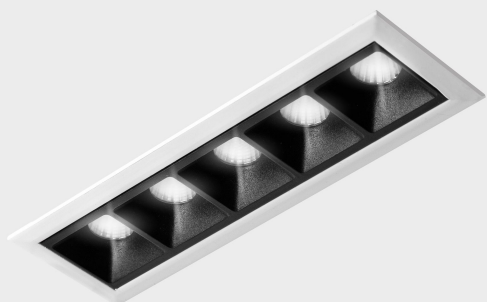

## GENERAL DETAILS

INSTALLATION	recessed with frame
FINISHES ALUMINIUM	Black-White
LIGHT DIRECTION	Fixed
BEAM ANGLE	15°
INT/EXT IP DEGREE	IP20/23
MATERIAL	Aluminum
IK DEGREE	IK 6
UTILIZATION	Indoor
WARRANTY	3 years

## ELECTRICAL DETAILS

LAMP	LED
POWER	10W
COLOUR TEMPERATURE	4000K
LUMINOUS FLUX	915 Lm
EFFICACY DIMMING	76 Lm/W
DIMABLE	DALI
DRIVER	Remote
CLASS PROTECTION	II
COLOUR RENDERING INDEX	CRI>90
VOLTAGE	220-240 V
FRECUENCIA	50-60 Hz
CURRENT INTENSITY	700 mA
LIFE TIME	50.000 h

## GENERAL DIMENSIONS

DIMENSIONS	147×45 mm
CUT OUT	140×37 mm
DIMENSIONES DE EMBALAJE	190 × 80 × 85 mm
PESO NETO	32

\*Please might expect a max.15% figure reduction in finishes other than white

**nses**  
K51300.04.RF.WH-BK.15.ST.9.40.DA