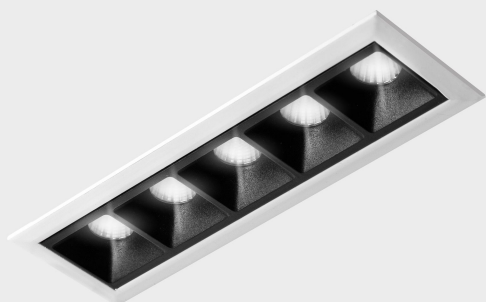

GENERAL DETAILS

INSTALLATION	recessed with frame
FINISHES ALUMINIUM	Black-White
LIGHT DIRECTION	Fixed
BEAM ANGLE	15°
INT/EXT IP DEGREE	IP20/23
MATERIAL	Aluminum
IK DEGREE	IK 6
UTILIZATION	Indoor
WARRANTY	5 years

ELECTRICAL DETAILS

LAMP	LED
POWER	10W
COLOUR TEMPERATURE	4000K
LUMINOUS FLUX	915 Lm
EFFICACY DIMMING	76 Lm/W
DIMABLE	DALI
DRIVER	Remote
CLASS PROTECTION	II
COLOUR RENDERING INDEX	CRI>90
VOLTAGE	220-240 V
CURRENT INTENSITY	700 mA
LIFE TIME	50.000 h

GENERAL DIMENSIONS

DIMENSIONS	.04 (147x45mm)
CUT OUT	140x37 mm
DIMENSIONES DE EMBALAJE	190 × 80 × 85 mm
PESO NETO	32

*Please might expect a max.15% figure reduction in finishes other than white