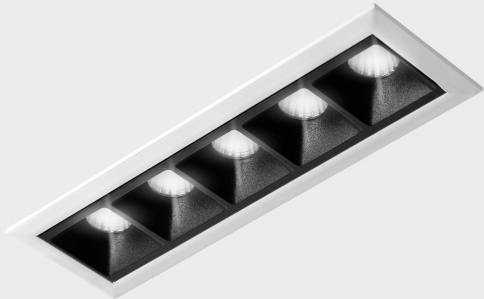

GENERAL DETAILS

INSTALLATION	recessed with frame
FINISHES ALUMINIUM	Black-White
LIGHT DIRECTION	Fixed
BEAM ANGLE	15°
INT/EXT IP DEGREE	IP20/23
MATERIAL	Aluminum
IK DEGREE	IK 6
UTILIZATION	Indoor
WARRANTY	5 years

ELECTRICAL DETAILS

LAMP	LED
POWER	10W
COLOUR TEMPERATURE	4000K
LUMINOUS FLUX	915 Lm
EFFICACY DIMMING	76 Lm/W
DIMABLE	No Dim
DRIVER	Remote
CLASS PROTECTION	II
COLOUR RENDERING INDEX	CRI>90
VOLTAGE	220-240 V
CURRENT INTENSITY	700 mA
LIFE TIME	50.000 h

GENERAL DIMENSIONS

DIMENSIONS	.04 (147x45mm)
CUT OUT	140x37 mm
DIMENSIONES DE EMBALAJE	190 × 80 × 85 mm
PESO NETO	32

*Please might expect a max.15% figure reduction in finishes other than white