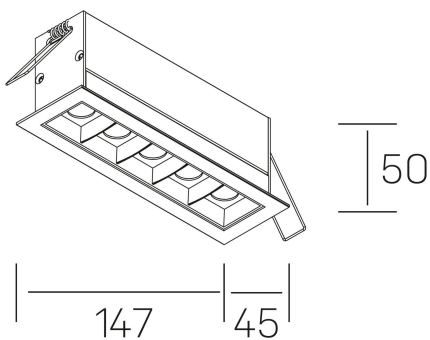

GENERAL DETAILS

INSTALLATION	recessed with frame
FINISHES ALUMINIUM	Black-White
LIGHT DIRECTION	Fixed
BEAM ANGLE	15°
INT/EXT IP DEGREE	IP20/23
MATERIAL	Aluminum
IK DEGREE	IK 6
UTILIZATION	Indoor
WARRANTY	3 years

GENERAL DIMENSIONS

DIMENSIONS	147×45 mm
CUT OUT	140×37 mm
DIMENSIONES DE EMBALAJE	190 × 80 × 85 mm
PESO NETO	32

*Please might expect a max.15% figure reduction in finishes other than white

nses
K51300.04.RF.WH-BK.15.ST.9.40