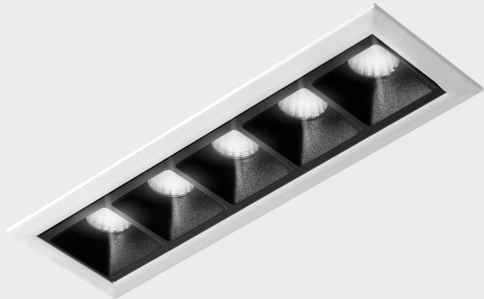

GENERAL DETAILS

INSTALLATION	recessed with frame
FINISHES ALUMINIUM	Black-White
LIGHT DIRECTION	Fixed
BEAM ANGLE	15°
INT/EXT IP DEGREE	IP20/23
MATERIAL	Aluminum
IK DEGREE	IK 6
UTILIZATION	Indoor
WARRANTY	3 years

ELECTRICAL DETAILS

LAMP	LED
POWER	10W
COLOUR TEMPERATURE	4000K
LUMINOUS FLUX	915 Lm
EFFICACY DIMMING	76 Lm/W
DIMABLE	No Dim
DRIVER	Remote
CLASS PROTECTION	II
COLOUR RENDERING INDEX	CRI>90
VOLTAGE	220-240 V
FRECUENCIA	50-60 Hz
CURRENT INTENSITY	700 mA
LIFE TIME	50.000 h

GENERAL DIMENSIONS

DIMENSIONS	147×45 mm
CUT OUT	140×37 mm
DIMENSIONES DE EMBALAJE	190 × 80 × 85 mm
PESO NETO	32

*Please might expect a max.15% figure reduction in finishes other than white