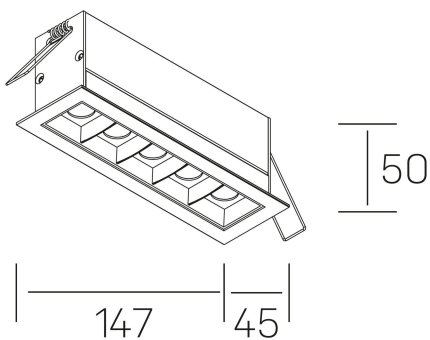

GENERAL DETAILS

INSTALLATION	recessed with frame
FINISHES ALUMINIUM	Black-White
LIGHT DIRECTION	Fixed
BEAM ANGLE	15°
INT/EXT IP DEGREE	IP20/23
MATERIAL	Aluminum
IK DEGREE	IK 6
UTILIZATION	Indoor
WARRANTY	3 years

GENERAL DIMENSIONS

DIMENSIONS	147×45 mm
CUT OUT	140×37 mm
DIMENSIONES DE EMBALAJE	190 × 80 × 85 mm
PESO NETO	32

*Please might expect a max.15% figure reduction in finishes other than white

nses

K51300.04.RF.WH-BK.15.ST.9.30.PU