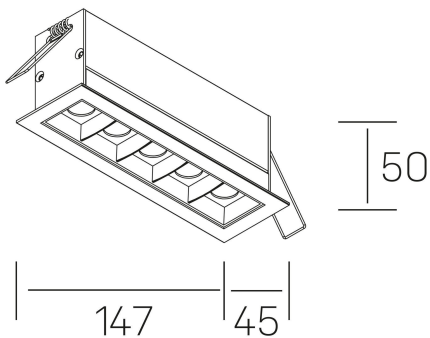

GENERAL DETAILS

INSTALLATION	recessed with frame
FINISHES ALUMINIUM	Black-White
LIGHT DIRECTION	Fixed
BEAM ANGLE	15°
INT/EXT IP DEGREE	IP20/23
MATERIAL	Aluminum
IK DEGREE	IK 6
UTILIZATION	Indoor
WARRANTY	3 years

GENERAL DIMENSIONS

DIMENSIONS	147×45 mm
CUT OUT	140×37 mm
DIMENSIONES DE EMBALAJE	190 × 80 × 85 mm
PESO NETO	32

*Please might expect a max.15% figure reduction in finishes other than white

nses

K51300.04.RF.WH-BK.15.ST.9.30.DA