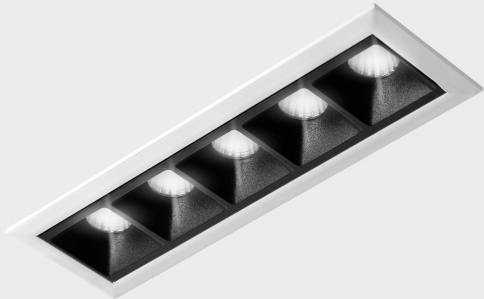

GENERAL DETAILS

INSTALLATION	recessed with frame
FINISHES ALUMINIUM	Black-White
LIGHT DIRECTION	Fixed
BEAM ANGLE	15°
INT/EXT IP DEGREE	IP20/23
MATERIAL	Aluminum
IK DEGREE	IK 6
UTILIZATION	Indoor
WARRANTY	3 years

ELECTRICAL DETAILS

LAMP	LED
POWER	10W
COLOUR TEMPERATURE	3000K
LUMINOUS FLUX	875 Lm
EFFICACY DIMMING	73 Lm/W
DIMABLE	DALI
DRIVER	Remote
CLASS PROTECTION	II
COLOUR RENDERING INDEX	CRI>90
VOLTAGE	220-240 V
FRECUENCIA	50-60 Hz
CURRENT INTENSITY	700 mA
LIFE TIME	35.000 h

GENERAL DIMENSIONS

DIMENSIONS	147×45 mm
CUT OUT	140×37 mm
DIMENSIONES DE EMBALAJE	190 × 80 × 85 mm
PESO NETO	32

*Please might expect a max.15% figure reduction in finishes other than white