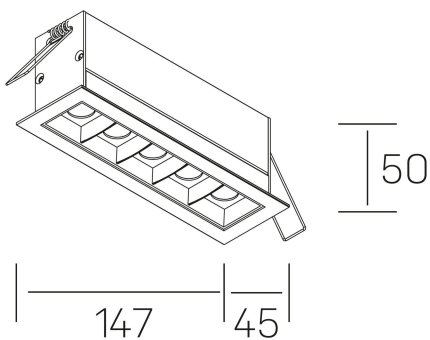

GENERAL DETAILS

INSTALLATION	recessed with frame
FINISHES ALUMINIUM	Black-White
LIGHT DIRECTION	Fixed
BEAM ANGLE	15°
INT/EXT IP DEGREE	IP20/23
MATERIAL	Aluminum
IK DEGREE	IK 6
UTILIZATION	Indoor
WARRANTY	3 years

GENERAL DIMENSIONS

DIMENSIONS	147×45 mm
CUT OUT	140×37 mm
DIMENSIONES DE EMBALAJE	190 × 80 × 85 mm
PESO NETO	32

*Please might expect a max.15% figure reduction in finishes other than white

nse

K51300.04.RF.WH-BK.15.ST.9.30.DA