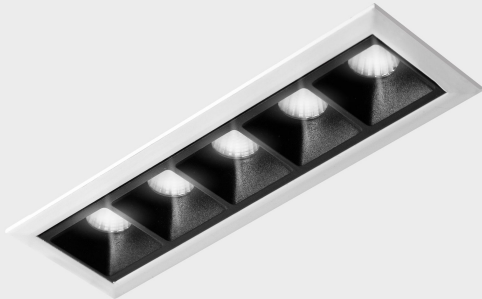

GENERAL DETAILS

INSTALLATION	recessed with frame
FINISHES ALUMINIUM	Black-White
LIGHT DIRECTION	Fixed
BEAM ANGLE	15°
INT/EXT IP DEGREE	IP20/23
MATERIAL	Aluminum
IK DEGREE	IK 6
UTILIZATION	Indoor
WARRANTY	3 years

ELECTRICAL DETAILS

LAMP	LED
POWER	10W
COLOUR TEMPERATURE	3000K
LUMINOUS FLUX	875 Lm
EFFICACY DIMMING	73 Lm/W
DIMABLE	DALI
DRIVER	Remote
CLASS PROTECTION	II
COLOUR RENDERING INDEX	CRI>90
VOLTAGE	220-240 V
FRECUENCIA	50-60 Hz
CURRENT INTENSITY	700 mA
LIFE TIME	50.000 h

GENERAL DIMENSIONS

DIMENSIONS	147×45 mm
CUT OUT	140×37 mm
DIMENSIONES DE EMBALAJE	190 × 80 × 85 mm
PESO NETO	32

*Please might expect a max.15% figure reduction in finishes other than white