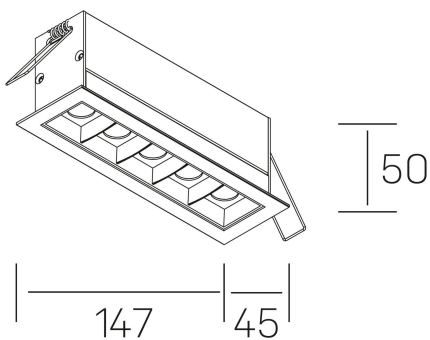

GENERAL DETAILS

INSTALLATION	recessed with frame
FINISHES ALUMINIUM	Black-White
LIGHT DIRECTION	Fixed
BEAM ANGLE	15°
INT/EXT IP DEGREE	IP20/23
MATERIAL	Aluminum
IK DEGREE	IK 6
UTILIZATION	Indoor
WARRANTY	3 years

GENERAL DIMENSIONS

DIMENSIONS	147×45 mm
CUT OUT	140×37 mm
DIMENSIONES DE EMBALAJE	190 × 80 × 85 mm
PESO NETO	32

*Please might expect a max.15% figure reduction in finishes other than white

nses
K51300.04.RF.WH-BK.15.ST.9.30