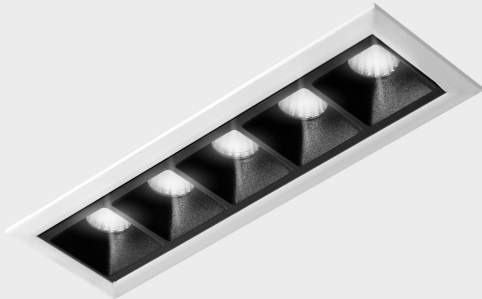

GENERAL DETAILS

INSTALLATION	recessed with frame
FINISHES ALUMINIUM	Black-White
LIGHT DIRECTION	Fixed
BEAM ANGLE	15°
INT/EXT IP DEGREE	IP20/23
MATERIAL	Aluminum
IK DEGREE	IK 6
UTILIZATION	Indoor
WARRANTY	3 years

ELECTRICAL DETAILS

LAMP	LED
POWER	10W
COLOUR TEMPERATURE	3000K
LUMINOUS FLUX	875 Lm
EFFICACY DIMMING	73 Lm/W
DIMABLE	No Dim
DRIVER	Remote
CLASS PROTECTION	II
COLOUR RENDERING INDEX	CRI>90
VOLTAGE	220-240 V
FRECUENCIA	50-60 Hz
CURRENT INTENSITY	700 mA
LIFE TIME	50.000 h

GENERAL DIMENSIONS

DIMENSIONS	147×45 mm
CUT OUT	140×37 mm
DIMENSIONES DE EMBALAJE	190 × 80 × 85 mm
PESO NETO	32

*Please might expect a max.15% figure reduction in finishes other than white