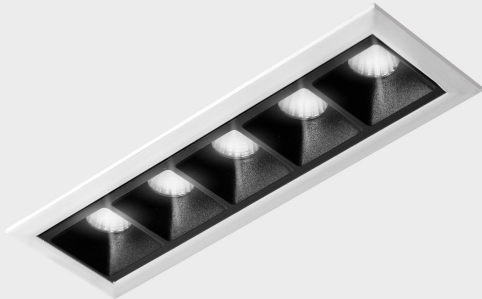

GENERAL DETAILS

INSTALLATION	recessed with frame
FINISHES ALUMINIUM	Black-White
LIGHT DIRECTION	Fixed
BEAM ANGLE	15°
INT/EXT IP DEGREE	IP20/23
MATERIAL	Aluminum
IK DEGREE	IK 6
UTILIZATION	Indoor
WARRANTY	3 years

ELECTRICAL DETAILS

LAMP	LED
POWER	10W
COLOUR TEMPERATURE	2700K
LUMINOUS FLUX	835 Lm
EFFICACY DIMMING	70 Lm/W
DIMABLE	Push
DRIVER	Remote
CLASS PROTECTION	II
COLOUR RENDERING INDEX	CRI>90
VOLTAGE	220-240 V
FRECUENCIA	50-60 Hz
CURRENT INTENSITY	700 mA
LIFE TIME	35.000 h

GENERAL DIMENSIONS

DIMENSIONS	147×45 mm
CUT OUT	140×37 mm
DIMENSIONES DE EMBALAJE	190 × 80 × 85 mm
PESO NETO	32

*Please might expect a max.15% figure reduction in finishes other than white