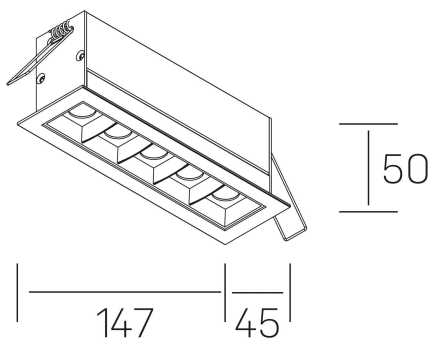

## GENERAL DETAILS

INSTALLATION	recessed with frame
FINISHES ALUMINIUM	Black-White
LIGHT DIRECTION	Fixed
BEAM ANGLE	15°
INT/EXT IP DEGREE	IP20/23
MATERIAL	Aluminum
IK DEGREE	IK 6
UTILIZATION	Indoor
WARRANTY	3 years

## GENERAL DIMENSIONS

DIMENSIONS	147×45 mm
CUT OUT	140×37 mm
DIMENSIONES DE EMBALAJE	190 × 80 × 85 mm
PESO NETO	32

\*Please might expect a max.15% figure reduction in finishes other than white

**nses**

K51300.04.RF.WH-BK.15.ST.9.27.PU