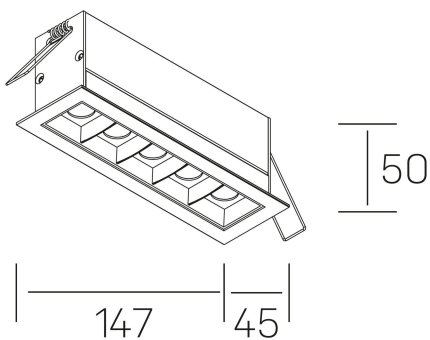

GENERAL DETAILS

INSTALLATION	recessed with frame
FINISHES ALUMINIUM	Black-White
LIGHT DIRECTION	Fixed
BEAM ANGLE	15°
INT/EXT IP DEGREE	IP20/23
MATERIAL	Aluminum
IK DEGREE	IK 6
UTILIZATION	Indoor
WARRANTY	3 years

GENERAL DIMENSIONS

DIMENSIONS	147×45 mm
CUT OUT	140×37 mm
DIMENSIONES DE EMBALAJE	190 × 80 × 85 mm
PESO NETO	32

*Please might expect a max.15% figure reduction in finishes other than white

nses

K51300.04.RF.WH-BK.15.ST.9.27.DA