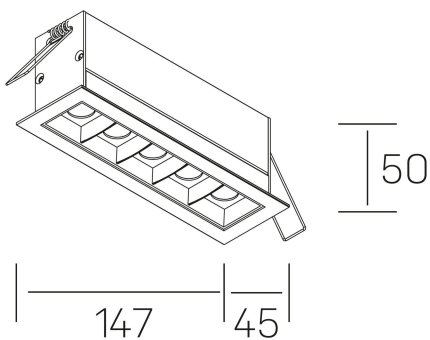

## GENERAL DETAILS

INSTALLATION	recessed with frame
FINISHES ALUMINIUM	Black-White
LIGHT DIRECTION	Fixed
BEAM ANGLE	15°
INT/EXT IP DEGREE	IP20/23
MATERIAL	Aluminum
IK DEGREE	IK 6
UTILIZATION	Indoor
WARRANTY	3 years

## GENERAL DIMENSIONS

DIMENSIONS	147x45 mm
CUT OUT	140x37 mm
DIMENSIONES DE EMBALAJE	190 x 80 x 85 mm
PESO NETO	32

\*Please might expect a max.15% figure reduction in finishes other than white

**nses**

K51300.04.RF.WH-BK.15.ST.9.27.DA