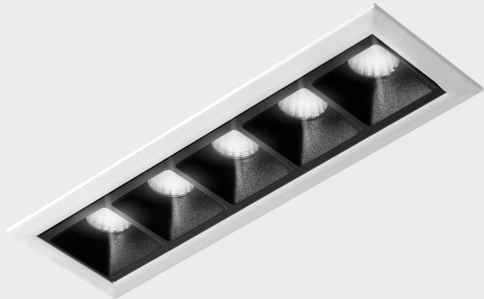

GENERAL DETAILS

INSTALLATION	recessed with frame
FINISHES ALUMINIUM	Black-White
LIGHT DIRECTION	Fixed
BEAM ANGLE	15°
INT/EXT IP DEGREE	IP20/23
MATERIAL	Aluminum
IK DEGREE	IK 6
UTILIZATION	Indoor
WARRANTY	3 years

ELECTRICAL DETAILS

LAMP	LED
POWER	10W
COLOUR TEMPERATURE	2700K
LUMINOUS FLUX	835 Lm
EFFICACY DIMMING	70 Lm/W
DIMABLE	DALI
DRIVER	Remote
CLASS PROTECTION	II
COLOUR RENDERING INDEX	CRI>90
VOLTAGE	220-240 V
FRECUENCIA	50-60 Hz
CURRENT INTENSITY	700 mA
LIFE TIME	50.000 h

GENERAL DIMENSIONS

DIMENSIONS	147×45 mm
CUT OUT	140×37 mm
DIMENSIONES DE EMBALAJE	190 × 80 × 85 mm
PESO NETO	32

*Please might expect a max.15% figure reduction in finishes other than white