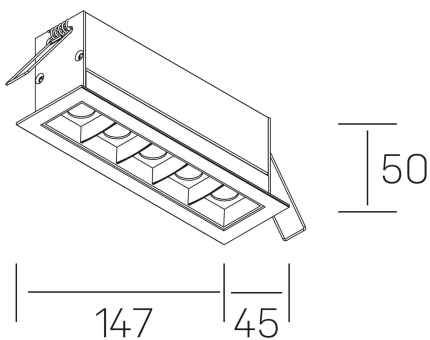

## GENERAL DETAILS

INSTALLATION	recessed with frame
FINISHES ALUMINIUM	Black-White
LIGHT DIRECTION	Fixed
BEAM ANGLE	15°
INT/EXT IP DEGREE	IP20/23
MATERIAL	Aluminum
IK DEGREE	IK 6
UTILIZATION	Indoor
WARRANTY	3 years

## GENERAL DIMENSIONS

DIMENSIONS	147×45 mm
CUT OUT	140×37 mm
DIMENSIONES DE EMBALAJE	190 × 80 × 85 mm
PESO NETO	32

\*Please might expect a max.15% figure reduction in finishes other than white

**nses**

K51300.04.RF.WH-BK.15.ST.9.27.DA