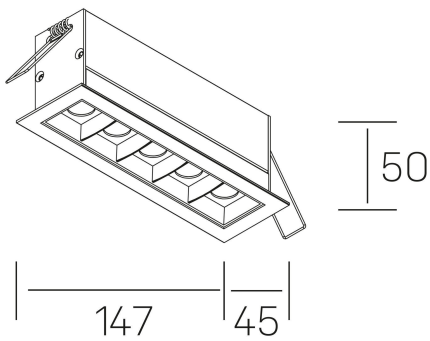

nses
K51300.04.RF.BK-BK.45.ST.9.40.PU

GENERAL DETAILS

INSTALLATION	recessed with frame
FINISHES ALUMINIUM	Black-Black
LIGHT DIRECTION	Fixed
BEAM ANGLE	45°
INT/EXT IP DEGREE	IP20/23
MATERIAL	Aluminum
IK DEGREE	IK 6
UTILIZATION	Indoor
WARRANTY	3 years

ELECTRICAL DETAILS

LAMP	LED
POWER	10W
COLOUR TEMPERATURE	4000K
LUMINOUS FLUX	915 Lm
EFFICACY DIMMING	76 Lm/W
DIMABLE	Push
DRIVER	Remote
CLASS PROTECTION	II
COLOUR RENDERING INDEX	CRI>90
VOLTAGE	220-240 V
FRECUENCIA	50-60 Hz
CURRENT INTENSITY	700 mA
LIFE TIME	35.000 h

GENERAL DIMENSIONS

DIMENSIONS	147×45 mm
CUT OUT	140×37 mm
DIMENSIONES DE EMBALAJE	190 × 80 × 85 mm
PESO NETO	32

*Please might expect a max.15% figure reduction in finishes other than white