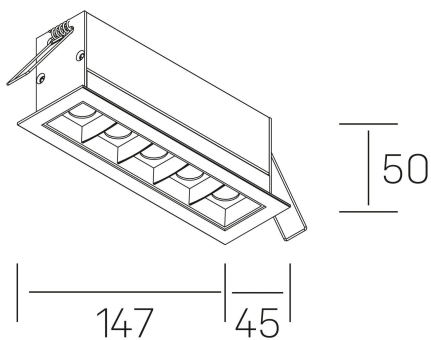

#### GENERAL DETAILS

INSTALLATION	recessed with frame
FINISHES ALUMINIUM	Black-Black
LIGHT DIRECTION	Fixed
BEAM ANGLE	45°
INT/EXT IP DEGREE	IP20/23
MATERIAL	Aluminum
IK DEGREE	IK 6
UTILIZATION	Indoor
WARRANTY	5 years

#### GENERAL DIMENSIONS

DIMENSIONS	.04 (147x45mm)
CUT OUT	140x37 mm
DIMENSIONES DE EMBALAJE	190 × 80 × 85 mm
PESO NETO	32

\*Please might expect a max.15% figure reduction in finishes other than white