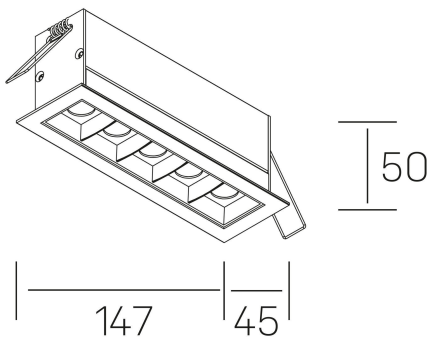

nses
K51300.04.RF.BK-BK.45.ST.9.40

GENERAL DETAILS

INSTALLATION	recessed with frame
FINISHES ALUMINIUM	Black-Black
LIGHT DIRECTION	Fixed
BEAM ANGLE	45°
INT/EXT IP DEGREE	IP20/23
MATERIAL	Aluminum
IK DEGREE	IK 6
UTILIZATION	Indoor
WARRANTY	3 years

ELECTRICAL DETAILS

LAMP	LED
POWER	10W
COLOUR TEMPERATURE	4000K
LUMINOUS FLUX	915 Lm
EFFICACY DIMMING	76 Lm/W
DIMABLE	No Dim
DRIVER	Remote
CLASS PROTECTION	II
COLOUR RENDERING INDEX	CRI>90
VOLTAGE	220-240 V
FRECUENCIA	50-60 Hz
CURRENT INTENSITY	700 mA
LIFE TIME	35.000 h

GENERAL DIMENSIONS

DIMENSIONS	147×45 mm
CUT OUT	140×37 mm
DIMENSIONES DE EMBALAJE	190 × 80 × 85 mm
PESO NETO	32

*Please might expect a max.15% figure reduction in finishes other than white