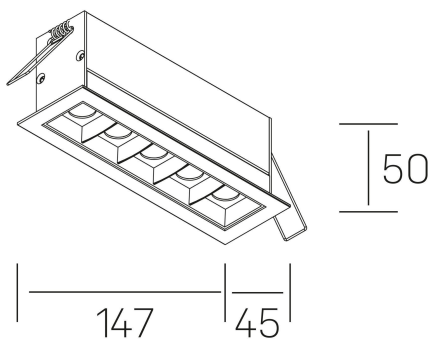

## GENERAL DETAILS

INSTALLATION	recessed with frame
FINISHES ALUMINIUM	Black-Black
LIGHT DIRECTION	Fixed
BEAM ANGLE	45°
INT/EXT IP DEGREE	IP20/23
MATERIAL	Aluminum
IK DEGREE	IK 6
UTILIZATION	Indoor
WARRANTY	3 years

## GENERAL DIMENSIONS

DIMENSIONS	147×45 mm
CUT OUT	140×37 mm
DIMENSIONES DE EMBALAJE	190 × 80 × 85 mm
PESO NETO	32

\*Please might expect a max.15% figure reduction in finishes other than white