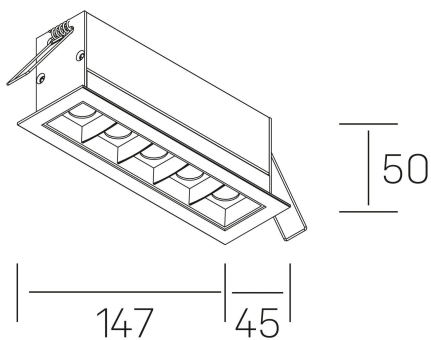

nses
K51300.04.RF.BK-BK.45.ST.9.30

GENERAL DETAILS

INSTALLATION	recessed with frame
FINISHES ALUMINIUM	Black-Black
LIGHT DIRECTION	Fixed
BEAM ANGLE	45°
INT/EXT IP DEGREE	IP20/23
MATERIAL	Aluminum
IK DEGREE	IK 6
UTILIZATION	Indoor
WARRANTY	3 years

GENERAL DIMENSIONS

DIMENSIONS	147x45 mm
CUT OUT	140x37 mm
DIMENSIONES DE EMBALAJE	190 x 80 x 85 mm
PESO NETO	32

*Please might expect a max.15% figure reduction in finishes other than white