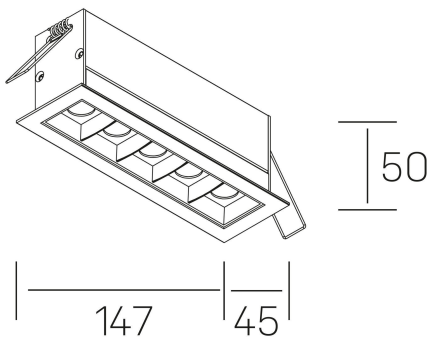

nses
K51300.04.RF.BK-BK.45.ST.9.27.PU

GENERAL DETAILS

INSTALLATION	recessed with frame
FINISHES ALUMINIUM	Black-Black
LIGHT DIRECTION	Fixed
BEAM ANGLE	45°
INT/EXT IP DEGREE	IP20/23
MATERIAL	Aluminum
IK DEGREE	IK 6
UTILIZATION	Indoor
WARRANTY	3 years

ELECTRICAL DETAILS

LAMP	LED
POWER	10W
COLOUR TEMPERATURE	2700K
LUMINOUS FLUX	835 Lm
EFFICACY DIMMING	70 Lm/W
DIMABLE	Push
DRIVER	Remote
CLASS PROTECTION	II
COLOUR RENDERING INDEX	CRI>90
VOLTAGE	220-240 V
FRECUENCIA	50-60 Hz
CURRENT INTENSITY	700 mA
LIFE TIME	50.000 h

GENERAL DIMENSIONS

DIMENSIONS	147×45 mm
CUT OUT	140×37 mm
DIMENSIONES DE EMBALAJE	190 × 80 × 85 mm
PESO NETO	32

*Please might expect a max.15% figure reduction in finishes other than white