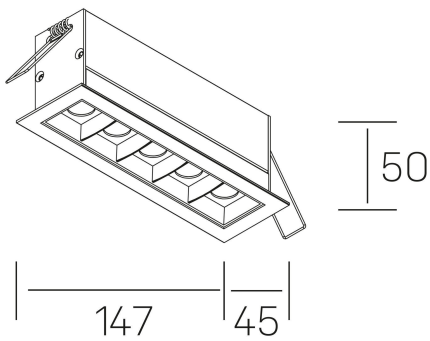

nses
K51300.04.RF.BK-BK.30.ST.9.40

GENERAL DETAILS

INSTALLATION	recessed with frame
FINISHES ALUMINIUM	Black-Black
LIGHT DIRECTION	Fixed
BEAM ANGLE	30°
INT/EXT IP DEGREE	IP20/23
MATERIAL	Aluminum
IK DEGREE	IK 6
UTILIZATION	Indoor
WARRANTY	3 years

ELECTRICAL DETAILS

LAMP	LED
POWER	10W
COLOUR TEMPERATURE	4000K
LUMINOUS FLUX	915 Lm
EFFICACY DIMMING	76 Lm/W
DIMABLE	No Dim
DRIVER	Remote
CLASS PROTECTION	II
COLOUR RENDERING INDEX	CRI>90
VOLTAGE	220-240 V
FRECUENCIA	50-60 Hz
CURRENT INTENSITY	700 mA
LIFE TIME	35.000 h

GENERAL DIMENSIONS

DIMENSIONS	147x45 mm
CUT OUT	140x37 mm
DIMENSIONES DE EMBALAJE	190 x 80 x 85 mm
PESO NETO	32

*Please might expect a max.15% figure reduction in finishes other than white