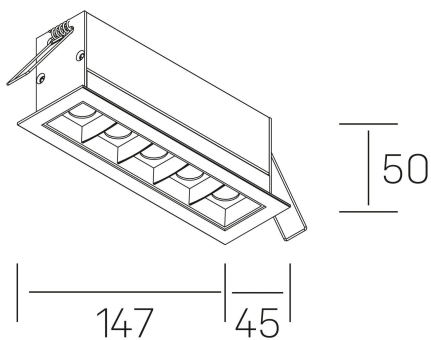

nses
K51300.04.RF.BK-BK.30.ST.9.30.PU

GENERAL DETAILS

| | |
|--------------------|---------------------|
| INSTALLATION | recessed with frame |
| FINISHES ALUMINIUM | Black-Black |
| LIGHT DIRECTION | Fixed |
| BEAM ANGLE | 30° |
| INT/EXT IP DEGREE | IP20/23 |
| MATERIAL | Aluminum |
| IK DEGREE | IK 6 |
| UTILIZATION | Indoor |
| WARRANTY | 3 years |

GENERAL DIMENSIONS

| | |
|-------------------------|------------------|
| DIMENSIONS | 147×45 mm |
| CUT OUT | 140×37 mm |
| DIMENSIONES DE EMBALAJE | 190 × 80 × 85 mm |
| PESO NETO | 32 |

*Please might expect a max.15% figure reduction in finishes other than white