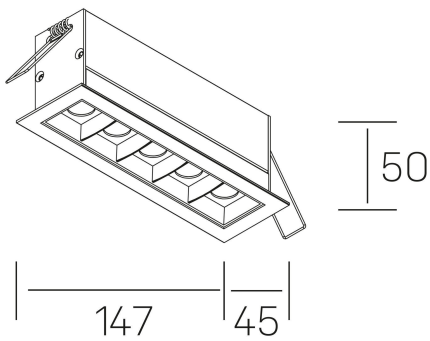

nses
K51300.04.RF.BK-BK.30.ST.9.30.PU

GENERAL DETAILS

INSTALLATION	recessed with frame
FINISHES ALUMINIUM	Black-Black
LIGHT DIRECTION	Fixed
BEAM ANGLE	30°
INT/EXT IP DEGREE	IP20/23
MATERIAL	Aluminum
IK DEGREE	IK 6
UTILIZATION	Indoor
WARRANTY	3 years

ELECTRICAL DETAILS

LAMP	LED
POWER	10W
COLOUR TEMPERATURE	3000K
LUMINOUS FLUX	875 Lm
EFFICACY DIMMING	73 Lm/W
DIMABLE	Push
DRIVER	Remote
CLASS PROTECTION	II
COLOUR RENDERING INDEX	CRI>90
VOLTAGE	220-240 V
FRECUENCIA	50-60 Hz
CURRENT INTENSITY	700 mA
LIFE TIME	35.000 h

GENERAL DIMENSIONS

DIMENSIONS	147×45 mm
CUT OUT	140×37 mm
DIMENSIONES DE EMBALAJE	190 × 80 × 85 mm
PESO NETO	32

*Please might expect a max.15% figure reduction in finishes other than white