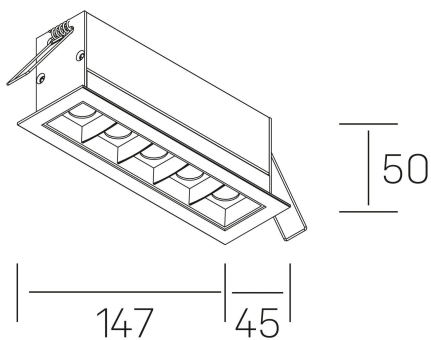

nses
K51300.04.RF.BK-BK.30.ST.9.30.DA

GENERAL DETAILS

INSTALLATION	recessed with frame
FINISHES ALUMINIUM	Black-Black
LIGHT DIRECTION	Fixed
BEAM ANGLE	30°
INT/EXT IP DEGREE	IP20/23
MATERIAL	Aluminum
IK DEGREE	IK 6
UTILIZATION	Indoor
WARRANTY	3 years

ELECTRICAL DETAILS

LAMP	LED
POWER	10W
COLOUR TEMPERATURE	3000K
LUMINOUS FLUX	875 Lm
EFFICACY DIMMING	73 Lm/W
DIMABLE	DALI
DRIVER	Remote
CLASS PROTECTION	II
COLOUR RENDERING INDEX	CRI>90
VOLTAGE	220-240 V
FRECUENCIA	50-60 Hz
CURRENT INTENSITY	700 mA
LIFE TIME	50.000 h

GENERAL DIMENSIONS

DIMENSIONS	147×45 mm
CUT OUT	140×37 mm
DIMENSIONES DE EMBALAJE	190 × 80 × 85 mm
PESO NETO	32

*Please might expect a max.15% figure reduction in finishes other than white