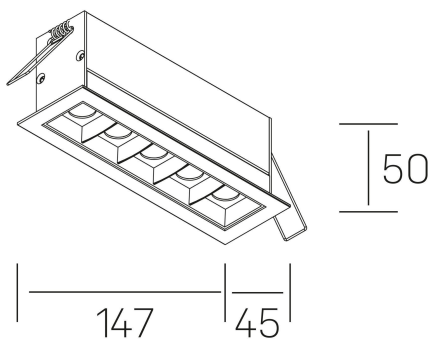

#### GENERAL DETAILS

INSTALLATION	recessed with frame
FINISHES ALUMINIUM	Black-Black
LIGHT DIRECTION	Fixed
BEAM ANGLE	30°
INT/EXT IP DEGREE	IP20/23
MATERIAL	Aluminum
IK DEGREE	IK 6
UTILIZATION	Indoor
WARRANTY	3 years

#### GENERAL DIMENSIONS

DIMENSIONS	147x45 mm
CUT OUT	140x37 mm
DIMENSIONES DE EMBALAJE	190 x 80 x 85 mm
PESO NETO	32

\*Please might expect a max.15% figure reduction in finishes other than white