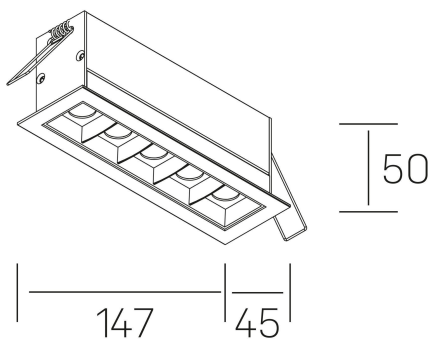

nses
K51300.04.RF.BK-BK.30.ST.9.30

GENERAL DETAILS

INSTALLATION	recessed with frame
FINISHES ALUMINIUM	Black-Black
LIGHT DIRECTION	Fixed
BEAM ANGLE	30°
INT/EXT IP DEGREE	IP20/23
MATERIAL	Aluminum
IK DEGREE	IK 6
UTILIZATION	Indoor
WARRANTY	3 years

GENERAL DIMENSIONS

DIMENSIONS	147x45 mm
CUT OUT	140x37 mm
DIMENSIONES DE EMBALAJE	190 x 80 x 85 mm
PESO NETO	32

*Please might expect a max.15% figure reduction in finishes other than white