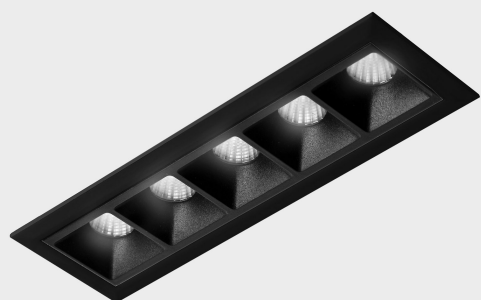

GENERAL DETAILS

INSTALLATION	recessed with frame
FINISHES ALUMINIUM	Black-Black
LIGHT DIRECTION	Fixed
BEAM ANGLE	30°
INT/EXT IP DEGREE	IP20/23
MATERIAL	Aluminum
IK DEGREE	IK 6
UTILIZATION	Indoor
WARRANTY	3 years

ELECTRICAL DETAILS

LAMP	LED
POWER	10W
COLOUR TEMPERATURE	2700K
LUMINOUS FLUX	835 Lm
EFFICACY DIMMING	70 Lm/W
DIMABLE	Push
DRIVER	Remote
CLASS PROTECTION	II
COLOUR RENDERING INDEX	CRI>90
VOLTAGE	220-240 V
FRECUENCIA	50-60 Hz
CURRENT INTENSITY	700 mA
LIFE TIME	35.000 h

GENERAL DIMENSIONS

DIMENSIONS	147×45 mm
CUT OUT	140×37 mm
DIMENSIONES DE EMBALAJE	190 × 80 × 85 mm
PESO NETO	32

*Please might expect a max.15% figure reduction in finishes other than white