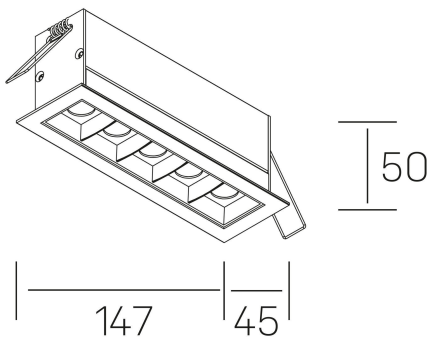

## GENERAL DETAILS

INSTALLATION	recessed with frame
FINISHES ALUMINIUM	Black-Black
LIGHT DIRECTION	Fixed
BEAM ANGLE	30°
INT/EXT IP DEGREE	IP20/23
MATERIAL	Aluminum
IK DEGREE	IK 6
UTILIZATION	Indoor
WARRANTY	3 years

## GENERAL DIMENSIONS

DIMENSIONS	147×45 mm
CUT OUT	140×37 mm
DIMENSIONES DE EMBALAJE	190 × 80 × 85 mm
PESO NETO	32

\*Please might expect a max.15% figure reduction in finishes other than white