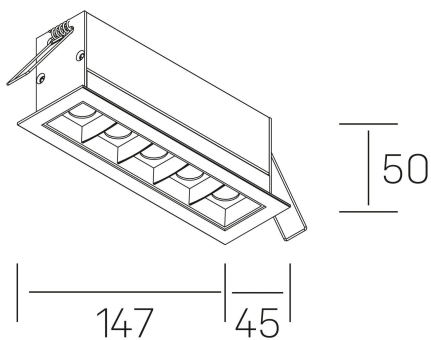

nses
K51300.04.RF.BK-BK.30.ST.9.27.DA

GENERAL DETAILS

INSTALLATION	recessed with frame
FINISHES ALUMINIUM	Black-Black
LIGHT DIRECTION	Fixed
BEAM ANGLE	30°
INT/EXT IP DEGREE	IP20/23
MATERIAL	Aluminum
IK DEGREE	IK 6
UTILIZATION	Indoor
WARRANTY	3 years

GENERAL DIMENSIONS

DIMENSIONS	147×45 mm
CUT OUT	140×37 mm
DIMENSIONES DE EMBALAJE	190 × 80 × 85 mm
PESO NETO	32

*Please might expect a max.15% figure reduction in finishes other than white