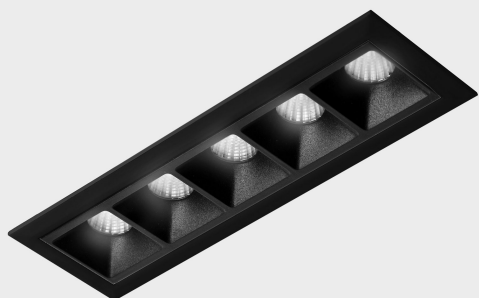

GENERAL DETAILS

INSTALLATION	recessed with frame
FINISHES ALUMINIUM	Black-Black
LIGHT DIRECTION	Fixed
BEAM ANGLE	30°
INT/EXT IP DEGREE	IP20/23
MATERIAL	Aluminum
IK DEGREE	IK 6
UTILIZATION	Indoor
WARRANTY	3 years

ELECTRICAL DETAILS

LAMP	LED
POWER	10W
COLOUR TEMPERATURE	2700K
LUMINOUS FLUX	835 Lm
EFFICACY DIMMING	70 Lm/W
DIMABLE	No Dim
DRIVER	Remote
CLASS PROTECTION	II
COLOUR RENDERING INDEX	CRI>90
VOLTAGE	220-240 V
FRECUENCIA	50-60 Hz
CURRENT INTENSITY	700 mA
LIFE TIME	35.000 h

GENERAL DIMENSIONS

DIMENSIONS	147x45 mm
CUT OUT	140x37 mm
DIMENSIONES DE EMBALAJE	190 x 80 x 85 mm
PESO NETO	32

*Please might expect a max.15% figure reduction in finishes other than white