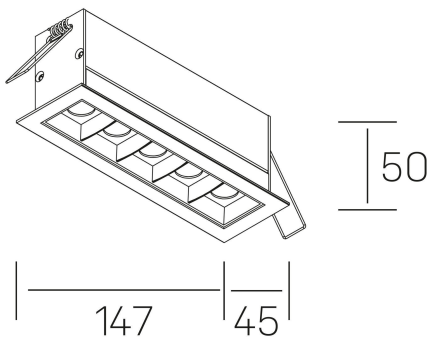

nses
K51300.04.RF.BK-BK.30.ST.9.27

GENERAL DETAILS

INSTALLATION	recessed with frame
FINISHES ALUMINIUM	Black-Black
LIGHT DIRECTION	Fixed
BEAM ANGLE	30°
INT/EXT IP DEGREE	IP20/23
MATERIAL	Aluminum
IK DEGREE	IK 6
UTILIZATION	Indoor
WARRANTY	3 years

ELECTRICAL DETAILS

LAMP	LED
POWER	10W
COLOUR TEMPERATURE	2700K
LUMINOUS FLUX	835 Lm
EFFICACY DIMMING	70 Lm/W
DIMABLE	No Dim
DRIVER	Remote
CLASS PROTECTION	II
COLOUR RENDERING INDEX	CRI>90
VOLTAGE	220-240 V
FRECUENCIA	50-60 Hz
CURRENT INTENSITY	700 mA
LIFE TIME	50.000 h

GENERAL DIMENSIONS

DIMENSIONS	147×45 mm
CUT OUT	140×37 mm
DIMENSIONES DE EMBALAJE	190 × 80 × 85 mm
PESO NETO	32

*Please might expect a max.15% figure reduction in finishes other than white