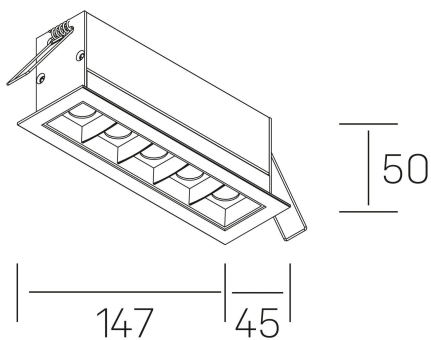

nses
K51300.04.RF.BK-BK.30.ST.9.27

GENERAL DETAILS

INSTALLATION	recessed with frame
FINISHES ALUMINIUM	Black-Black
LIGHT DIRECTION	Fixed
BEAM ANGLE	30°
INT/EXT IP DEGREE	IP20/23
MATERIAL	Aluminum
IK DEGREE	IK 6
UTILIZATION	Indoor
WARRANTY	5 years

ELECTRICAL DETAILS

LAMP	LED
POWER	10W
COLOUR TEMPERATURE	2700K
LUMINOUS FLUX	835 Lm
EFFICACY DIMMING	70 Lm/W
DIMABLE	No Dim
DRIVER	Remote
CLASS PROTECTION	II
COLOUR RENDERING INDEX	CRI>90
VOLTAGE	220-240 V
CURRENT INTENSITY	700 mA
LIFE TIME	50.000 h

GENERAL DIMENSIONS

DIMENSIONS	.04 (147x45mm)
CUT OUT	140x37 mm
DIMENSIONES DE EMBALAJE	190 × 80 × 85 mm
PESO NETO	32

*Please might expect a max.15% figure reduction in finishes other than white