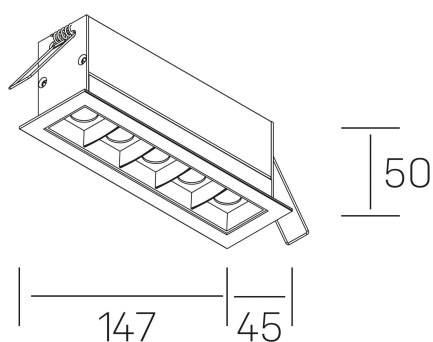

GENERAL DETAILS

INSTALLATION	recessed with frame
FINISHES ALUMINIUM	Black-Black
LIGHT DIRECTION	Fixed
BEAM ANGLE	30°
INT/EXT IP DEGREE	IP20/23
MATERIAL	Aluminum
IK DEGREE	IK 6
UTILIZATION	Indoor
WARRANTY	3 years

GENERAL DIMENSIONS

DIMENSIONS	147x45 mm
CUT OUT	140x37 mm
DIMENSIONES DE EMBALAJE	190 x 80 x 85 mm
PESO NETO	32

*Please might expect a max.15% figure reduction in finishes other than white

nses
K51300.04.RF.BK-BK.30.ST.9.27