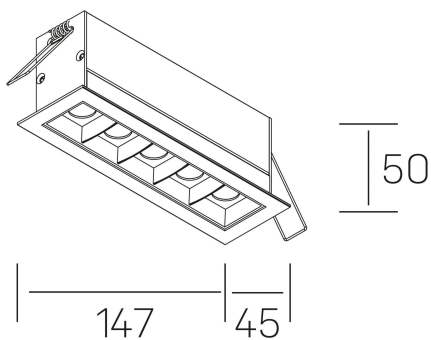

nses
K51300.04.RF.BK-BK.15.ST.9.40.PU

GENERAL DETAILS

INSTALLATION	recessed with frame
FINISHES ALUMINIUM	Black-Black
LIGHT DIRECTION	Fixed
BEAM ANGLE	15°
INT/EXT IP DEGREE	IP20/23
MATERIAL	Aluminum
IK DEGREE	IK 6
UTILIZATION	Indoor
WARRANTY	3 years

GENERAL DIMENSIONS

DIMENSIONS	147×45 mm
CUT OUT	140×37 mm
DIMENSIONES DE EMBALAJE	190 × 80 × 85 mm
PESO NETO	32

*Please might expect a max.15% figure reduction in finishes other than white