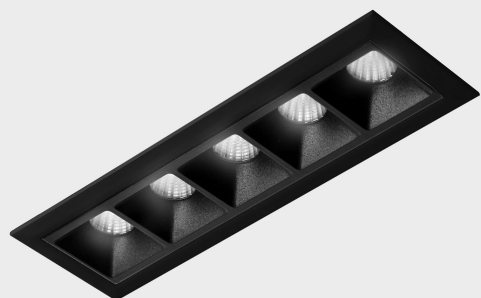

GENERAL DETAILS

INSTALLATION	recessed with frame
FINISHES ALUMINIUM	Black-Black
LIGHT DIRECTION	Fixed
BEAM ANGLE	15°
INT/EXT IP DEGREE	IP20/23
MATERIAL	Aluminum
IK DEGREE	IK 6
UTILIZATION	Indoor
WARRANTY	3 years

ELECTRICAL DETAILS

LAMP	LED
POWER	10W
COLOUR TEMPERATURE	4000K
LUMINOUS FLUX	915 Lm
EFFICACY DIMMING	76 Lm/W
DIMABLE	DALI
DRIVER	Remote
CLASS PROTECTION	II
COLOUR RENDERING INDEX	CRI>90
VOLTAGE	220-240 V
FRECUENCIA	50-60 Hz
CURRENT INTENSITY	700 mA
LIFE TIME	50.000 h

GENERAL DIMENSIONS

DIMENSIONS	147×45 mm
CUT OUT	140×37 mm
DIMENSIONES DE EMBALAJE	190 × 80 × 85 mm
PESO NETO	32

*Please might expect a max.15% figure reduction in finishes other than white