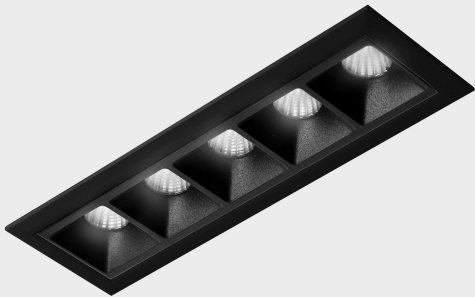

GENERAL DETAILS

INSTALLATION	recessed with frame
FINISHES ALUMINIUM	Black-Black
LIGHT DIRECTION	Fixed
BEAM ANGLE	15°
INT/EXT IP DEGREE	IP20/23
MATERIAL	Aluminum
IK DEGREE	IK 6
UTILIZATION	Indoor
WARRANTY	3 years

ELECTRICAL DETAILS

LAMP	LED
POWER	10W
COLOUR TEMPERATURE	4000K
LUMINOUS FLUX	915 Lm
EFFICACY DIMMING	76 Lm/W
DIMABLE	No Dim
DRIVER	Remote
CLASS PROTECTION	II
COLOUR RENDERING INDEX	CRI>90
VOLTAGE	220-240 V
FRECUENCIA	50-60 Hz
CURRENT INTENSITY	700 mA
LIFE TIME	50.000 h

GENERAL DIMENSIONS

DIMENSIONS	147×45 mm
CUT OUT	140×37 mm
DIMENSIONES DE EMBALAJE	190 × 80 × 85 mm
PESO NETO	32

*Please might expect a max.15% figure reduction in finishes other than white