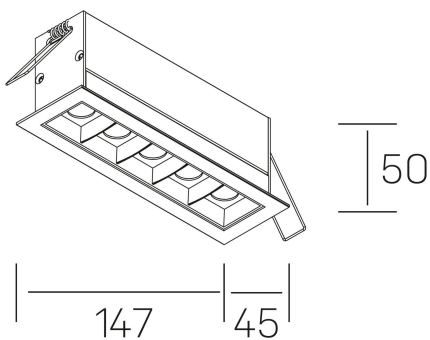

GENERAL DETAILS

INSTALLATION	recessed with frame
FINISHES ALUMINIUM	Black-Black
LIGHT DIRECTION	Fixed
BEAM ANGLE	15°
INT/EXT IP DEGREE	IP20/23
MATERIAL	Aluminum
IK DEGREE	IK 6
UTILIZATION	Indoor
WARRANTY	3 years

GENERAL DIMENSIONS

DIMENSIONS	147×45 mm
CUT OUT	140×37 mm
DIMENSIONES DE EMBALAJE	190 × 80 × 85 mm
PESO NETO	32

*Please might expect a max.15% figure reduction in finishes other than white

nses
K51300.04.RF.BK-BK.15.ST.9.40