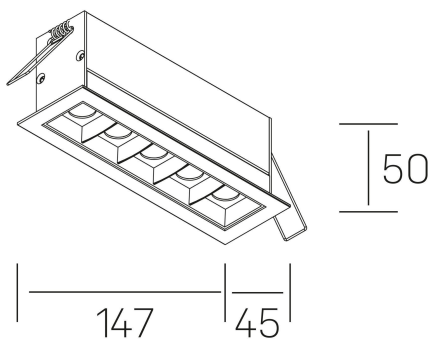

nses
K51300.04.RF.BK-BK.15.ST.9.40

GENERAL DETAILS

INSTALLATION	recessed with frame
FINISHES ALUMINIUM	Black-Black
LIGHT DIRECTION	Fixed
BEAM ANGLE	15°
INT/EXT IP DEGREE	IP20/23
MATERIAL	Aluminum
IK DEGREE	IK 6
UTILIZATION	Indoor
WARRANTY	3 years

GENERAL DIMENSIONS

DIMENSIONS	147×45 mm
CUT OUT	140×37 mm
DIMENSIONES DE EMBALAJE	190 × 80 × 85 mm
PESO NETO	32

*Please might expect a max.15% figure reduction in finishes other than white