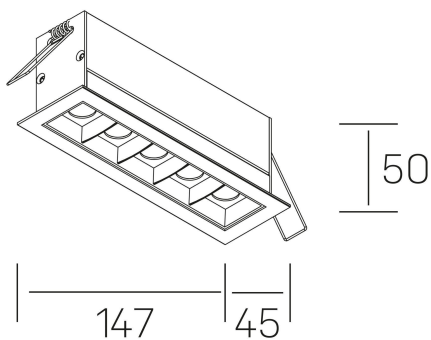

## GENERAL DETAILS

INSTALLATION	recessed with frame
FINISHES ALUMINIUM	Black-Black
LIGHT DIRECTION	Fixed
BEAM ANGLE	15°
INT/EXT IP DEGREE	IP20/23
MATERIAL	Aluminum
IK DEGREE	IK 6
UTILIZATION	Indoor
WARRANTY	3 years

## GENERAL DIMENSIONS

DIMENSIONS	147×45 mm
CUT OUT	140×37 mm
DIMENSIONES DE EMBALAJE	190 × 80 × 85 mm
PESO NETO	32

\*Please might expect a max.15% figure reduction in finishes other than white