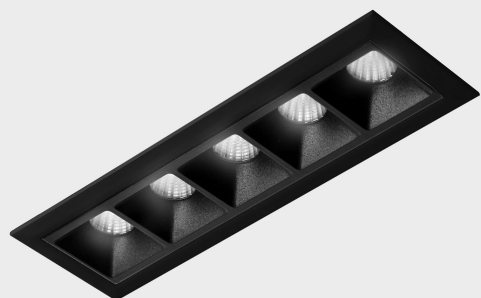

GENERAL DETAILS

INSTALLATION	recessed with frame
FINISHES ALUMINIUM	Black-Black
LIGHT DIRECTION	Fixed
BEAM ANGLE	15°
INT/EXT IP DEGREE	IP20/23
MATERIAL	Aluminum
IK DEGREE	IK 6
UTILIZATION	Indoor
WARRANTY	3 years

ELECTRICAL DETAILS

LAMP	LED
POWER	10W
COLOUR TEMPERATURE	3000K
LUMINOUS FLUX	875 Lm
EFFICACY DIMMING	73 Lm/W
DIMABLE	No Dim
DRIVER	Remote
CLASS PROTECTION	II
COLOUR RENDERING INDEX	CRI>90
VOLTAGE	220-240 V
FRECUENCIA	50-60 Hz
CURRENT INTENSITY	700 mA
LIFE TIME	50.000 h

GENERAL DIMENSIONS

DIMENSIONS	147×45 mm
CUT OUT	140×37 mm
DIMENSIONES DE EMBALAJE	190 × 80 × 85 mm
PESO NETO	32

*Please might expect a max.15% figure reduction in finishes other than white