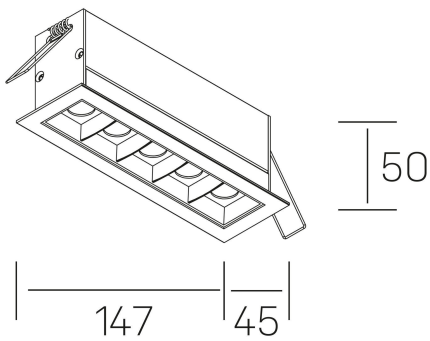

nses
K51300.04.RF.BK-BK.15.ST.9.27.DA

GENERAL DETAILS

INSTALLATION	recessed with frame
FINISHES ALUMINIUM	Black-Black
LIGHT DIRECTION	Fixed
BEAM ANGLE	15°
INT/EXT IP DEGREE	IP20/23
MATERIAL	Aluminum
IK DEGREE	IK 6
UTILIZATION	Indoor
WARRANTY	5 years

ELECTRICAL DETAILS

LAMP	LED
POWER	10W
COLOUR TEMPERATURE	2700K
LUMINOUS FLUX	835 Lm
EFFICACY DIMMING	70 Lm/W
DIMABLE	DALI
DRIVER	Remote
CLASS PROTECTION	II
COLOUR RENDERING INDEX	CRI>90
VOLTAGE	220-240 V
CURRENT INTENSITY	700 mA
LIFE TIME	50.000 h

GENERAL DIMENSIONS

DIMENSIONS	.04 (147x45mm)
CUT OUT	140x37 mm
DIMENSIONES DE EMBALAJE	190 × 80 × 85 mm
PESO NETO	32

*Please might expect a max.15% figure reduction in finishes other than white