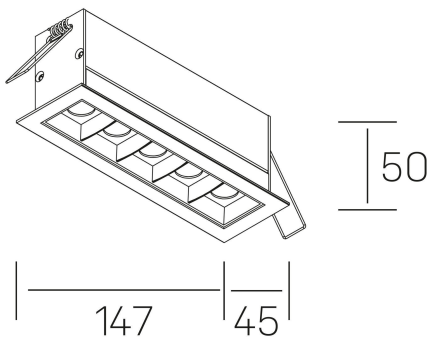

## GENERAL DETAILS

INSTALLATION	recessed with frame
FINISHES ALUMINIUM	Black-Black
LIGHT DIRECTION	Fixed
BEAM ANGLE	15°
INT/EXT IP DEGREE	IP20/23
MATERIAL	Aluminum
IK DEGREE	IK 6
UTILIZATION	Indoor
WARRANTY	3 years

## GENERAL DIMENSIONS

DIMENSIONS	147×45 mm
CUT OUT	140×37 mm
DIMENSIONES DE EMBALAJE	190 × 80 × 85 mm
PESO NETO	32

\*Please might expect a max.15% figure reduction in finishes other than white