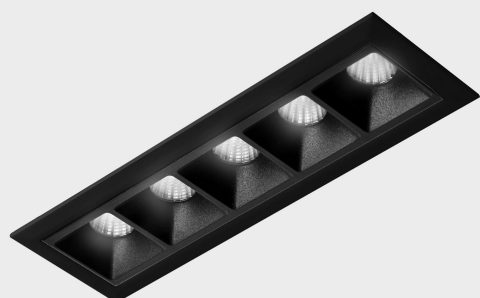

GENERAL DETAILS

INSTALLATION	recessed with frame
FINISHES ALUMINIUM	Black-Black
LIGHT DIRECTION	Fixed
BEAM ANGLE	15°
INT/EXT IP DEGREE	IP20/23
MATERIAL	Aluminum
IK DEGREE	IK 6
UTILIZATION	Indoor
WARRANTY	3 years

ELECTRICAL DETAILS

LAMP	LED
POWER	10W
COLOUR TEMPERATURE	2700K
LUMINOUS FLUX	835 Lm
EFFICACY DIMMING	70 Lm/W
DIMABLE	DALI
DRIVER	Remote
CLASS PROTECTION	II
COLOUR RENDERING INDEX	CRI>90
VOLTAGE	220-240 V
FRECUENCIA	50-60 Hz
CURRENT INTENSITY	700 mA
LIFE TIME	50.000 h

GENERAL DIMENSIONS

DIMENSIONS	147×45 mm
CUT OUT	140×37 mm
DIMENSIONES DE EMBALAJE	190 × 80 × 85 mm
PESO NETO	32

*Please might expect a max.15% figure reduction in finishes other than white