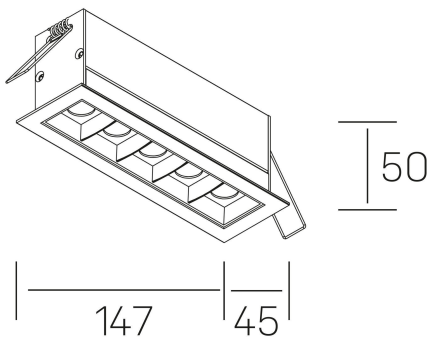

nses
K51300.04.RF.BK-BK.15.ST.9.27

GENERAL DETAILS

INSTALLATION	recessed with frame
FINISHES ALUMINIUM	Black-Black
LIGHT DIRECTION	Fixed
BEAM ANGLE	15°
INT/EXT IP DEGREE	IP20/23
MATERIAL	Aluminum
IK DEGREE	IK 6
UTILIZATION	Indoor
WARRANTY	3 years

ELECTRICAL DETAILS

LAMP	LED
POWER	10W
COLOUR TEMPERATURE	2700K
LUMINOUS FLUX	835 Lm
EFFICACY DIMMING	70 Lm/W
DIMABLE	No Dim
DRIVER	Remote
CLASS PROTECTION	II
COLOUR RENDERING INDEX	CRI>90
VOLTAGE	220-240 V
FRECUENCIA	50-60 Hz
CURRENT INTENSITY	700 mA
LIFE TIME	35.000 h

GENERAL DIMENSIONS

DIMENSIONS	147×45 mm
CUT OUT	140×37 mm
DIMENSIONES DE EMBALAJE	190 × 80 × 85 mm
PESO NETO	32

*Please might expect a max.15% figure reduction in finishes other than white