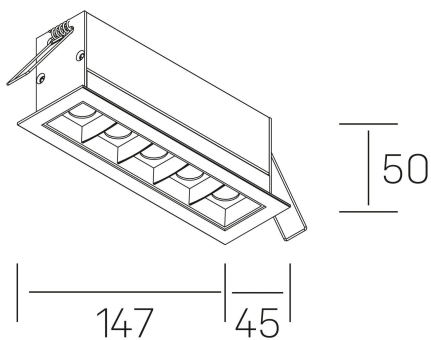

nses
K51300.04.RF.BK-BK.15.ST.9.27

GENERAL DETAILS

INSTALLATION	recessed with frame
FINISHES ALUMINIUM	Black-Black
LIGHT DIRECTION	Fixed
BEAM ANGLE	15°
INT/EXT IP DEGREE	IP20/23
MATERIAL	Aluminum
IK DEGREE	IK 6
UTILIZATION	Indoor
WARRANTY	3 years

GENERAL DIMENSIONS

DIMENSIONS	147x45 mm
CUT OUT	140x37 mm
DIMENSIONES DE EMBALAJE	190 x 80 x 85 mm
PESO NETO	32

*Please might expect a max.15% figure reduction in finishes other than white