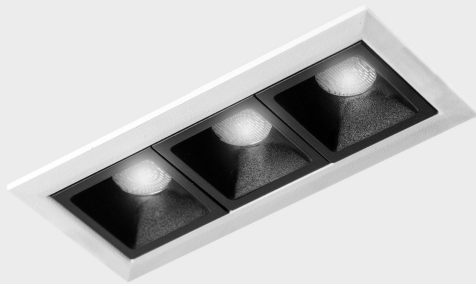

GENERAL DETAILS

INSTALLATION	recessed with frame
FINISHES ALUMINIUM	Black-White
LIGHT DIRECTION	Fixed
BEAM ANGLE	45°
INT/EXT IP DEGREE	IP20/23
MATERIAL	Aluminum
IK DEGREE	IK 6
UTILIZATION	Indoor
WARRANTY	3 years

ELECTRICAL DETAILS

LAMP	LED
POWER	6 W
COLOUR TEMPERATURE	4000K
LUMINOUS FLUX	560 Lm
EFFICACY DIMMING	80 Lm/W
DIMABLE	Push
DRIVER	Remote
CLASS PROTECTION	II
COLOUR RENDERING INDEX	CRI>90
VOLTAGE	220-240 V
FRECUENCIA	50-60 Hz
CURRENT INTENSITY	700 mA
LIFE TIME	50.000 h

GENERAL DIMENSIONS

DIMENSIONS	105×45 mm
CUT OUT	96×37 mm
DIMENSIONES DE EMBALAJE	190 × 80 × 85 mm
PESO NETO	26

*Please might expect a max.15% figure reduction in finishes other than white

nses
K51300.03.RF.WH-BK.45.ST.9.40.PU