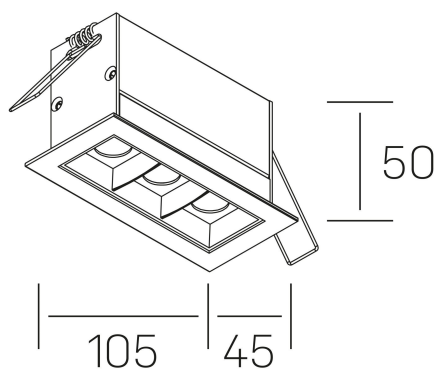

nses

K51300.03.RF.WH-BK.45.ST.9.40.PU

GENERAL DETAILS

INSTALLATION	recessed with frame
FINISHES ALUMINIUM	Black-White
LIGHT DIRECTION	Fixed
BEAM ANGLE	45°
INT/EXT IP DEGREE	IP20/23
MATERIAL	Aluminum
IK DEGREE	IK 6
UTILIZATION	Indoor
WARRANTY	3 years

ELECTRICAL DETAILS

LAMP	LED
POWER	6 W
COLOUR TEMPERATURE	4000K
LUMINOUS FLUX	560 Lm
EFFICACY DIMMING	80 Lm/W
DIMABLE	Push
DRIVER	Remote
CLASS PROTECTION	II
COLOUR RENDERING INDEX	CRI>90
VOLTAGE	220-240 V
FRECUENCIA	50-60 Hz
CURRENT INTENSITY	700 mA
LIFE TIME	35.000 h

GENERAL DIMENSIONS

DIMENSIONS	105×45 mm
CUT OUT	96×37 mm
DIMENSIONES DE EMBALAJE	190 × 80 × 85 mm
PESO NETO	26

*Please might expect a max.15% figure reduction in finishes other than white