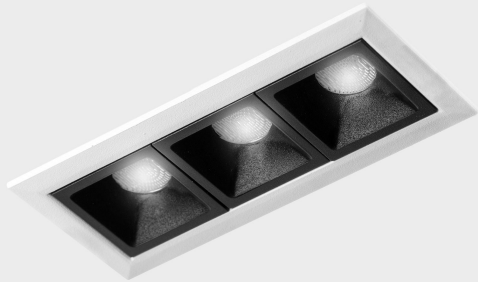

GENERAL DETAILS

INSTALLATION	recessed with frame
FINISHES ALUMINIUM	Black-White
LIGHT DIRECTION	Fixed
BEAM ANGLE	45°
INT/EXT IP DEGREE	IP20/23
MATERIAL	Aluminum
IK DEGREE	IK 6
UTILIZATION	Indoor
WARRANTY	5 years

ELECTRICAL DETAILS

LAMP	LED
POWER	6 W
COLOUR TEMPERATURE	4000K
LUMINOUS FLUX	560 Lm
EFFICACY DIMMING	80 Lm/W
DIMABLE	DALI
DRIVER	Remote
CLASS PROTECTION	II
COLOUR RENDERING INDEX	CRI>90
VOLTAGE	220-240 V
CURRENT INTENSITY	700 mA
LIFE TIME	50.000 h

GENERAL DIMENSIONS

DIMENSIONS	.03 (105x45mm)
CUT OUT	96x37 mm
DIMENSIONES DE EMBALAJE	190 × 80 × 85 mm
PESO NETO	26

*Please might expect a max.15% figure reduction in finishes other than white

nses

K51300.03.RF.WH-BK.45.ST.9.40.DA