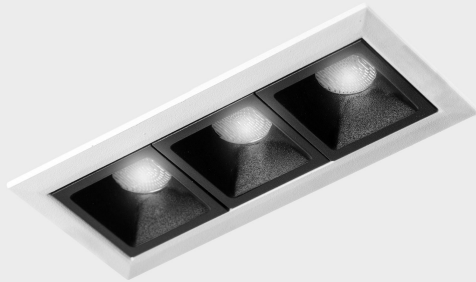

GENERAL DETAILS

INSTALLATION	recessed with frame
FINISHES ALUMINIUM	Black-White
LIGHT DIRECTION	Fixed
BEAM ANGLE	45°
INT/EXT IP DEGREE	IP20/23
MATERIAL	Aluminum
IK DEGREE	IK 6
UTILIZATION	Indoor
WARRANTY	3 years

ELECTRICAL DETAILS

LAMP	LED
POWER	6 W
COLOUR TEMPERATURE	4000K
LUMINOUS FLUX	560 Lm
EFFICACY DIMMING	80 Lm/W
DIMABLE	DALI
DRIVER	Remote
CLASS PROTECTION	II
COLOUR RENDERING INDEX	CRI>90
VOLTAGE	220-240 V
FRECUENCIA	50-60 Hz
CURRENT INTENSITY	700 mA
LIFE TIME	35.000 h

GENERAL DIMENSIONS

DIMENSIONS	105×45 mm
CUT OUT	96×37 mm
DIMENSIONES DE EMBALAJE	190 × 80 × 85 mm
PESO NETO	26

*Please might expect a max.15% figure reduction in finishes other than white

nses
K51300.03.RF.WH-BK.45.ST.9.40.DA