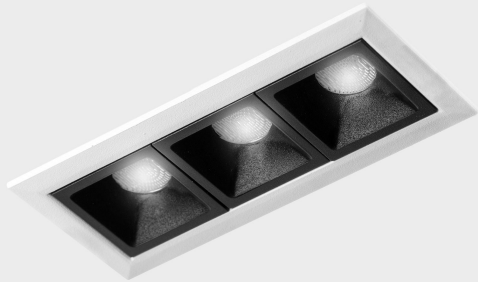

GENERAL DETAILS

INSTALLATION	recessed with frame
FINISHES ALUMINIUM	Black-White
LIGHT DIRECTION	Fixed
BEAM ANGLE	45°
INT/EXT IP DEGREE	IP20/23
MATERIAL	Aluminum
IK DEGREE	IK 6
UTILIZATION	Indoor
WARRANTY	3 years

ELECTRICAL DETAILS

LAMP	LED
POWER	6 W
COLOUR TEMPERATURE	4000K
LUMINOUS FLUX	560 Lm
EFFICACY DIMMING	80 Lm/W
DIMABLE	No Dim
DRIVER	Remote
CLASS PROTECTION	II
COLOUR RENDERING INDEX	CRI>90
VOLTAGE	220-240 V
FRECUENCIA	50-60 Hz
CURRENT INTENSITY	700 mA
LIFE TIME	35.000 h

GENERAL DIMENSIONS

DIMENSIONS	105×45 mm
CUT OUT	96×37 mm
DIMENSIONES DE EMBALAJE	190 × 80 × 85 mm
PESO NETO	26

*Please might expect a max.15% figure reduction in finishes other than white

nses
K51300.03.RF.WH-BK.45.ST.9.40