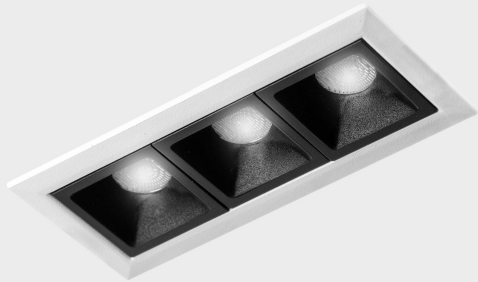

GENERAL DETAILS

INSTALLATION	recessed with frame
FINISHES ALUMINIUM	Black-White
LIGHT DIRECTION	Fixed
BEAM ANGLE	45°
INT/EXT IP DEGREE	IP20/23
MATERIAL	Aluminum
IK DEGREE	IK 6
UTILIZATION	Indoor
WARRANTY	3 years

ELECTRICAL DETAILS

LAMP	LED
POWER	6 W
COLOUR TEMPERATURE	3000K
LUMINOUS FLUX	520 Lm
EFFICACY DIMMING	74 Lm/W
DIMABLE	Push
DRIVER	Remote
CLASS PROTECTION	II
COLOUR RENDERING INDEX	CRI>90
VOLTAGE	220-240 V
FRECUENCIA	50-60 Hz
CURRENT INTENSITY	700 mA
LIFE TIME	35.000 h

GENERAL DIMENSIONS

DIMENSIONS	105×45 mm
CUT OUT	96×37 mm
DIMENSIONES DE EMBALAJE	190 × 80 × 85 mm
PESO NETO	26

*Please might expect a max.15% figure reduction in finishes other than white

nses
K51300.03.RF.WH-BK.45.ST.9.30.PU