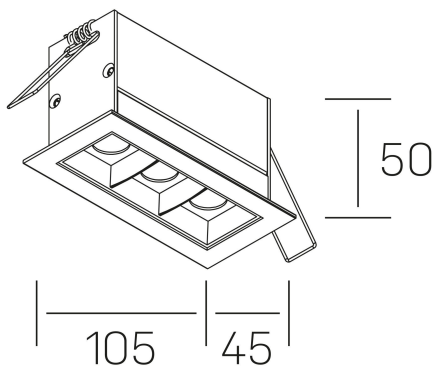

nses
K51300.03.RF.WH-BK.45.ST.9.30.DA

GENERAL DETAILS

INSTALLATION	recessed with frame
FINISHES ALUMINIUM	Black-White
LIGHT DIRECTION	Fixed
BEAM ANGLE	45°
INT/EXT IP DEGREE	IP20/23
MATERIAL	Aluminum
IK DEGREE	IK 6
UTILIZATION	Indoor
WARRANTY	3 years

ELECTRICAL DETAILS

LAMP	LED
POWER	6 W
COLOUR TEMPERATURE	3000K
LUMINOUS FLUX	520 Lm
EFFICACY DIMMING	74 Lm/W
DIMABLE	DALI
DRIVER	Remote
CLASS PROTECTION	II
COLOUR RENDERING INDEX	CRI>90
VOLTAGE	220-240 V
FRECUENCIA	50-60 Hz
CURRENT INTENSITY	700 mA
LIFE TIME	50.000 h

GENERAL DIMENSIONS

DIMENSIONS	105×45 mm
CUT OUT	96×37 mm
DIMENSIONES DE EMBALAJE	190 × 80 × 85 mm
PESO NETO	26

*Please might expect a max.15% figure reduction in finishes other than white