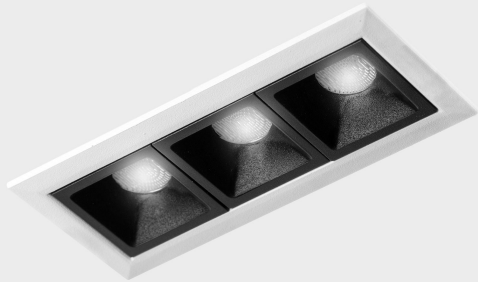

GENERAL DETAILS

INSTALLATION	recessed with frame
FINISHES ALUMINIUM	Black-White
LIGHT DIRECTION	Fixed
BEAM ANGLE	45°
INT/EXT IP DEGREE	IP20/23
MATERIAL	Aluminum
IK DEGREE	IK 6
UTILIZATION	Indoor
WARRANTY	3 years

ELECTRICAL DETAILS

LAMP	LED
POWER	6 W
COLOUR TEMPERATURE	3000K
LUMINOUS FLUX	520 Lm
EFFICACY DIMMING	74 Lm/W
DIMABLE	No Dim
DRIVER	Remote
CLASS PROTECTION	II
COLOUR RENDERING INDEX	CRI>90
VOLTAGE	220-240 V
FRECUENCIA	50-60 Hz
CURRENT INTENSITY	700 mA
LIFE TIME	35.000 h

GENERAL DIMENSIONS

DIMENSIONS	105×45 mm
CUT OUT	96×37 mm
DIMENSIONES DE EMBALAJE	190 × 80 × 85 mm
PESO NETO	26

*Please might expect a max.15% figure reduction in finishes other than white

nses
K51300.03.RF.WH-BK.45.ST.9.30