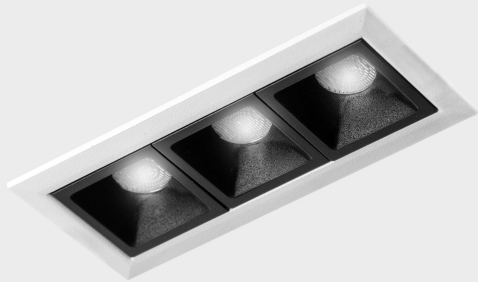

GENERAL DETAILS

INSTALLATION	recessed with frame
FINISHES ALUMINIUM	Black-White
LIGHT DIRECTION	Fixed
BEAM ANGLE	45°
INT/EXT IP DEGREE	IP20/23
MATERIAL	Aluminum
IK DEGREE	IK 6
UTILIZATION	Indoor
WARRANTY	3 years

ELECTRICAL DETAILS

LAMP	LED
POWER	6 W
COLOUR TEMPERATURE	3000K
LUMINOUS FLUX	520 Lm
EFFICACY DIMMING	74 Lm/W
DIMABLE	No Dim
DRIVER	Remote
CLASS PROTECTION	II
COLOUR RENDERING INDEX	CRI>90
VOLTAGE	220-240 V
FRECUENCIA	50-60 Hz
CURRENT INTENSITY	700 mA
LIFE TIME	50.000 h

GENERAL DIMENSIONS

DIMENSIONS	105×45 mm
CUT OUT	96×37 mm
DIMENSIONES DE EMBALAJE	190 × 80 × 85 mm
PESO NETO	26

*Please might expect a max.15% figure reduction in finishes other than white

nses
K51300.03.RF.WH-BK.45.ST.9.30